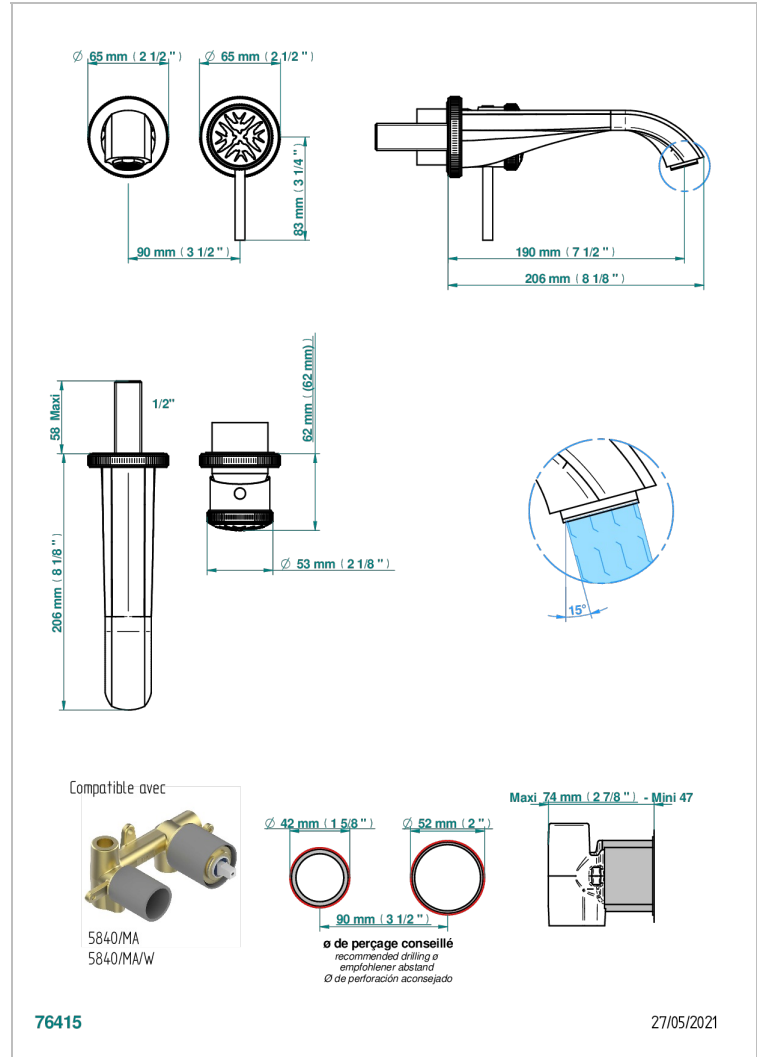

HIRONDELLES PLATINUM STAMPED

A4K-6541B

Trim only for Built-in basin mixer with spout (two x 1/2" inlets and one 1/2" outlet), without waste

CHARACTERISTIC

- Hironnelles Platinum stamped
- Trim only for Built-in basin mixer with spout (two x 1/2" inlets and one 1/2" outlet), without waste

RELATED SKU'S

- Ref. G00-5840/MAUS Rough parts for concealed wall-mounted mixer with 1/2" outlet

AVAILABLE FINITIONS

Black ceram - D30
Blush PVD - H62
Brass color PVD - H49
Brown bronze color PVD - F33
Chrome polished - A02
Copper antique matt, coated - H07