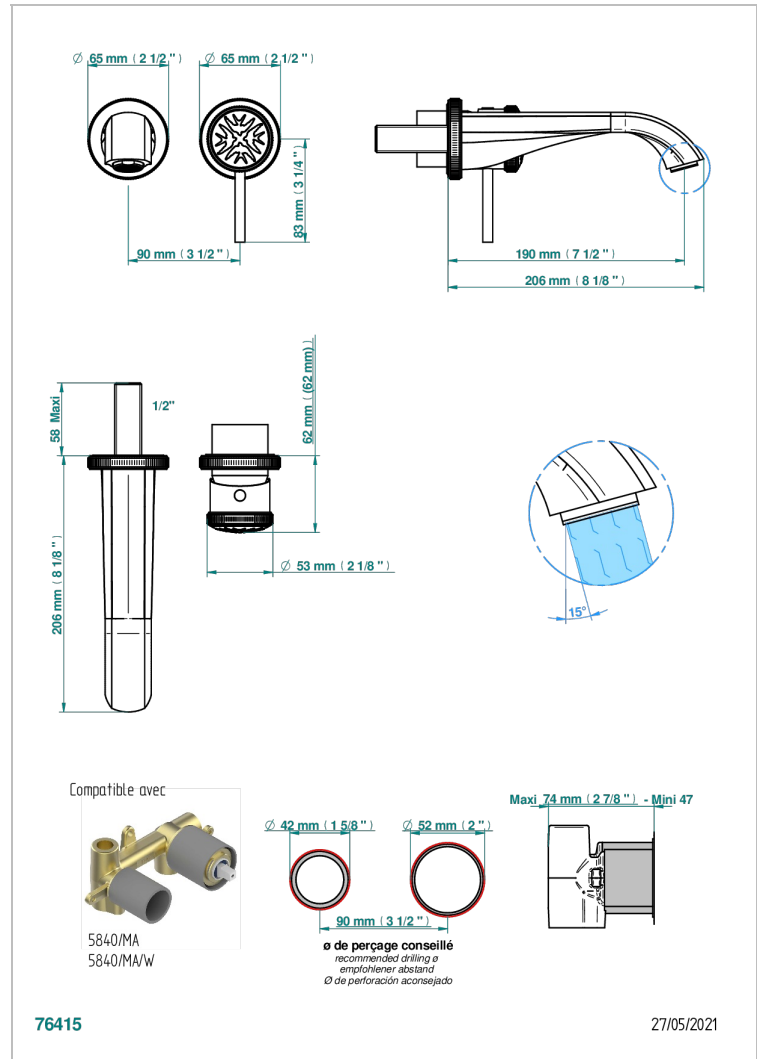

# HIRONDELLES PLATINUM STAMPED

A4K-6541B

Trim only for Built-in basin mixer with spout (two x 1/2" inlets and one 1/2" outlet), without waste

## CARACTERÍSTICAS

- Hirondelles Platinum stamped
- Trim only for Built-in basin mixer with spout (two x 1/2" inlets and one 1/2" outlet), without waste

## PRODUCTOS RELACIONADOS

- Ref. G00-5840/MA Parte empotrada para mezclador mural con salida hembra 1/2"