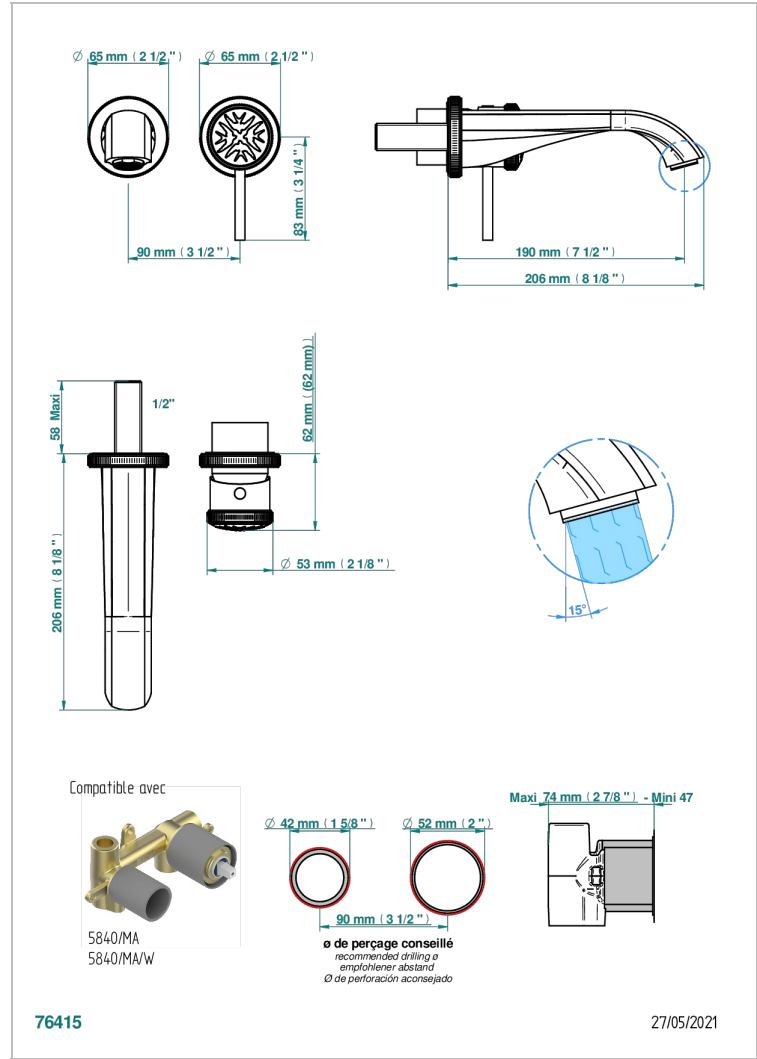

HIRONDELLES PLATINUM STAMPED

A4K-6541B

Trim only for Built-in basin mixer with spout (two x 1/2" inlets and one 1/2" outlet), without waste

CHARACTERISTIC

- Hirondelles Platinum stamped
- Trim only for Built-in basin mixer with spout (two x 1/2" inlets and one 1/2" outlet), without waste

RELATED SKU'S

- Ref. G00-5840/MA Rough parts for concealed wall-mounted mixer with 1/2" outlet

AVAILABLE FINITIONS

Antique nickel - H28
Black ceram - D30
Blush PVD - H62
Brass color PVD - H49
Brown bronze color PVD - F33
Gold color PVD - H52

Nickel color PVD - H55
Polished chrome (color finish) - A02
Polished gold (color finish) - F01
Polished nickel - B01
Soft gold - F30
Soft matt gold - F31

Umber PVD - H66
Varnished matt antique red copper (color finish) - H07