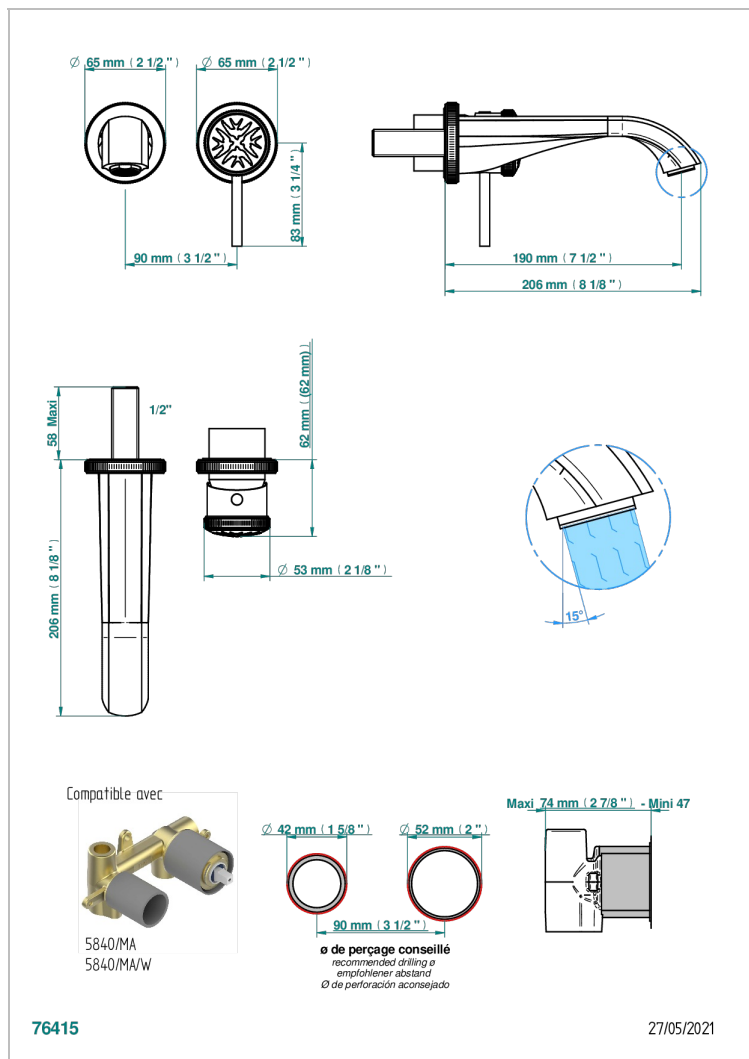

HIRONDELLES PLATINUM STAMPED

A4K-6541B

Trim only for Built-in basin mixer with spout (two x 1/2" inlets and one 1/2" outlet), without waste

CARACTERÍSTICAS

- Hirondelles Platinum stamped
- Trim only for Built-in basin mixer with spout (two x 1/2" inlets and one 1/2" outlet), without waste

PRODUCTOS RELACIONADOS

- Ref. G00-5840/MA Parte empotrada para mezclador mural con salida hembra 1/2"

ACABADOS DISPONIBLES

Bronce claro - D01
Cerámica negra mate - D30
Cobre viejo mate - H07
Cromo - A02
Cromo mate - C02
Dorado - F01