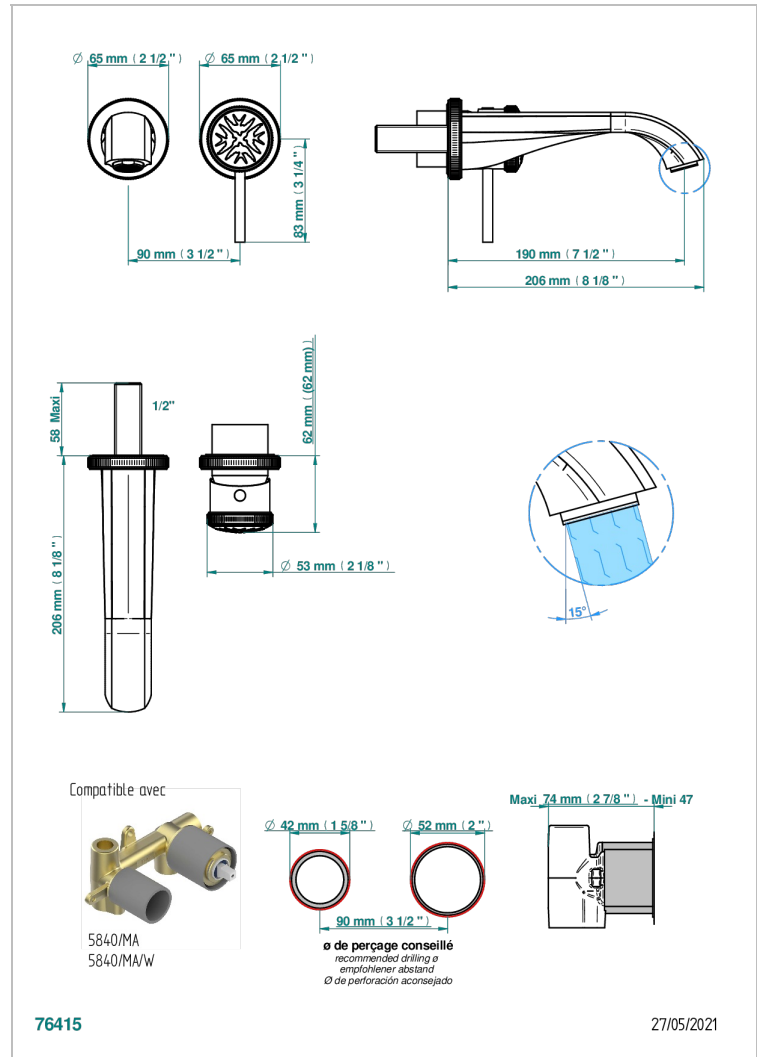

HIRONDELLES PLATINUM STAMPED

A4K-6541B

Trim only for Built-in basin mixer with spout (two x 1/2" inlets and one 1/2" outlet), without waste

CHARACTERISTIC

- Hironnelles Platinum stamped
- Trim only for Built-in basin mixer with spout (two x 1/2" inlets and one 1/2" outlet), without waste

RELATED SKU'S

- Ref. G00-5840/MA Rough parts for concealed wall-mounted mixer with 1/2" outlet

AVAILABLE FINITIONS

Antique nickel - H28
Black ceram - D30
Blush PVD - H62
Brass color PVD - H49
Brown bronze color PVD - F33
Gold color PVD - H52