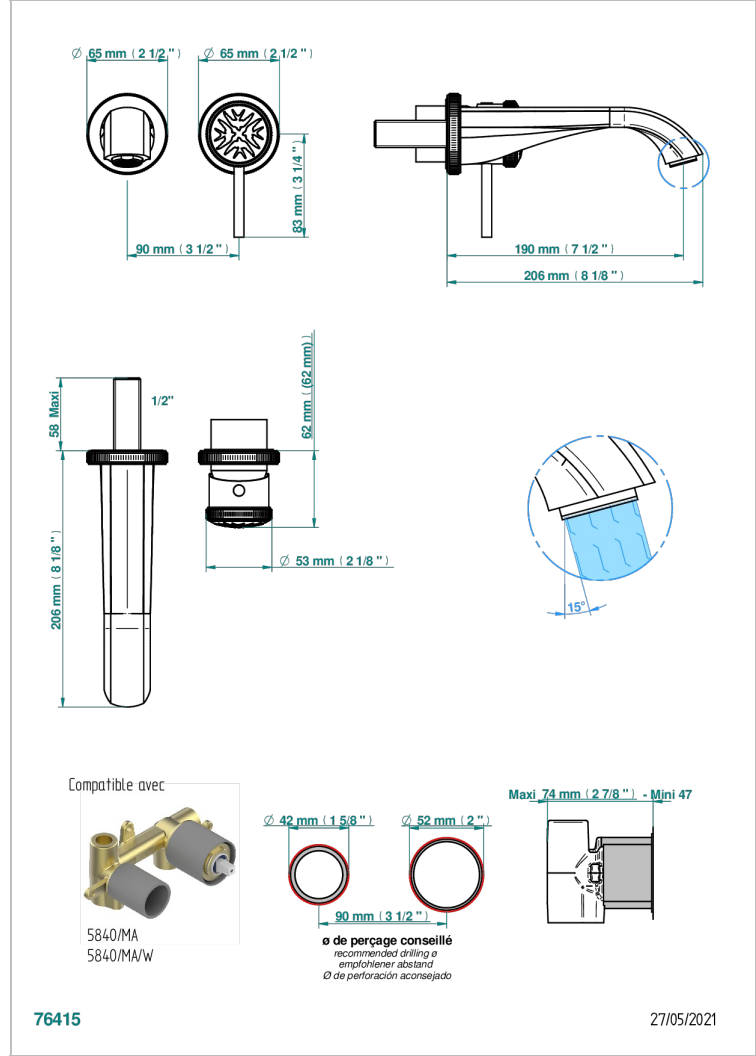

HIRONDELLES PLATINUM STAMPED

A4K-6541B

Trim only for Built-in basin mixer with spout (two x 1/2" inlets and one 1/2" outlet), without waste

特色

- Hironnelles Platinum stamped
- Trim only for Built-in basin mixer with spout (two x 1/2" inlets and one 1/2" outlet), without waste

相关的SKU

- Ref. G00-5840/MA 卫浴套装, 含: 入墙式弯管出水管, 1米25强化软管, 触控式花洒和托勾, 美国标准

可选饰面

Black ceram - D30
Blush PVD - H62
Graphite PVD - H64
Matt Umber PVD - H67
Matt blush PVD - H60
Matt graphite PVD - H65

PVD哑光棕铜 - F34
PVD哑光金 - H53
PVD哑光铜 - H50
PVD哑光镍 - H56
PVD抛光铜 - H49
PVD棕铜 - F33