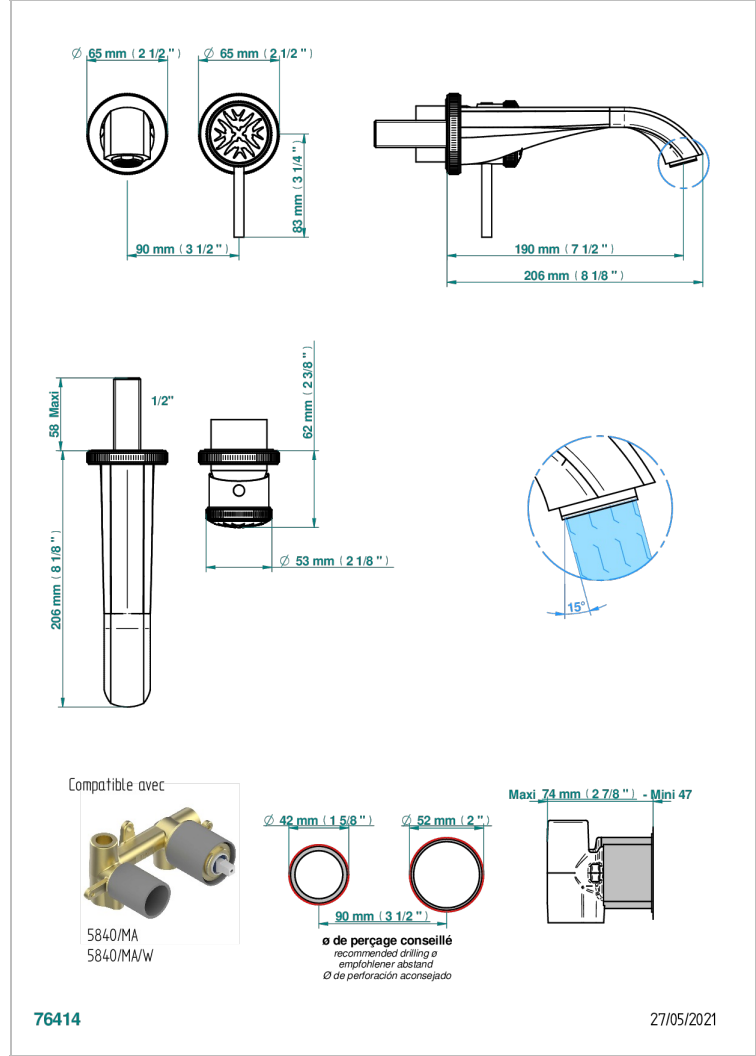

HIRONDELLES

A4J-6541B

THG
PARIS

Trim only for Built-in basin mixer with spout (two x 1/2" inlets and one 1/2" outlet), without waste

CHARACTERISTIC

- Hirondelles
- Trim only for Built-in basin mixer with spout (two x 1/2" inlets and one 1/2" outlet), without waste

RELATED SKU'S

- Ref. G00-5840/MAUS Rough parts for concealed wall-mounted mixer with 1/2" outlet

AVAILABLE FINITIONS

Black ceram - D30
Blush PVD - H62
Brass color PVD - H49
Brown bronze color PVD - F33
Chrome polished - A02
Copper antique matt, coated - H07