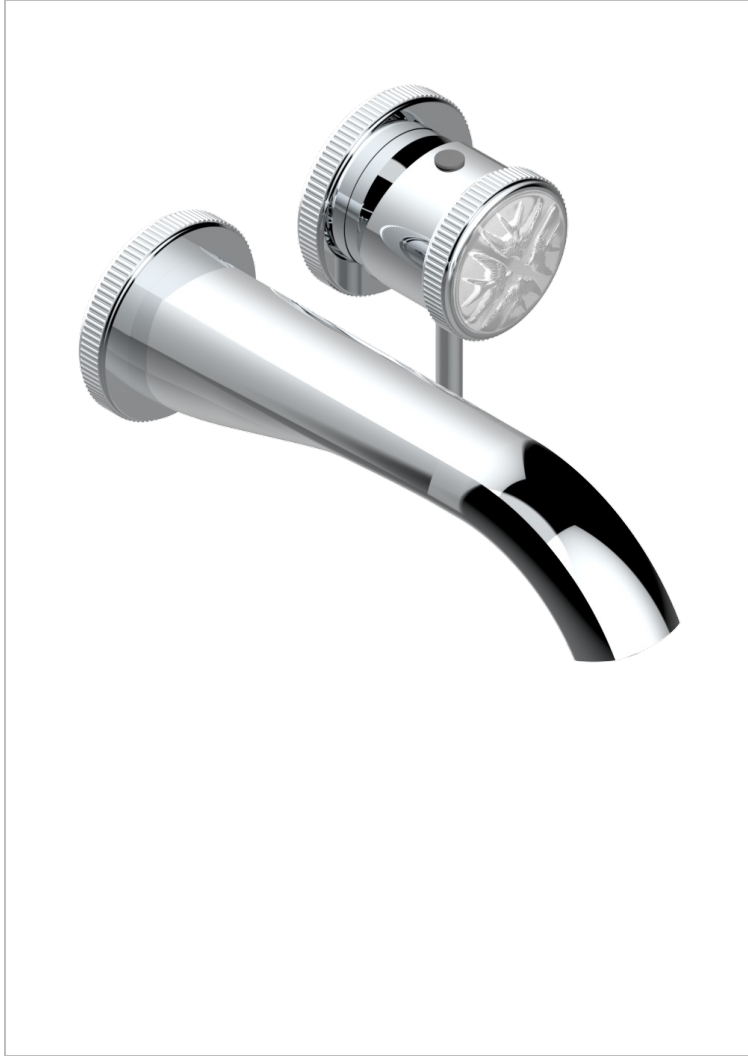

HIRONDELLES

A4J-6541B

THG
PARIS

Trim only for Built-in basin mixer with spout (two x 1/2" inlets and one 1/2" outlet), without waste

CHARACTERISTIC

- Hirondelles
- Trim only for Built-in basin mixer with spout (two x 1/2" inlets and one 1/2" outlet), without waste

RELATED SKU'S

- Ref. G00-5840/MAUS Rough parts for concealed wall-mounted mixer with 1/2" outlet

AVAILABLE FINITIONS

Black ceram - D30
Blush PVD - H62
Brass color PVD - H49
Brown bronze color PVD - F33
Chrome polished - A02
Copper antique matt, coated - H07

Gold color PVD - H52
Gold mat - F07
Gold polished - F01
Graphite PVD - H64
Light coated bronze - D01
Matt Umber PVD - H67

Matt blush PVD - H60
Matt brass color PVD - H50
Matt brown bronze color PVD - F34
Matt chrome (American satin) - C02
Matt gold color PVD - H53
Matt graphite PVD - H65

Matt nickel (American satin) - C01
Matt nickel color PVD - H56
Nickel antique / Sovereign - H28
Nickel color PVD - H55
Nickel polished - B01
Soft gold - F30

Soft matt gold - F31
Umber PVD - H66