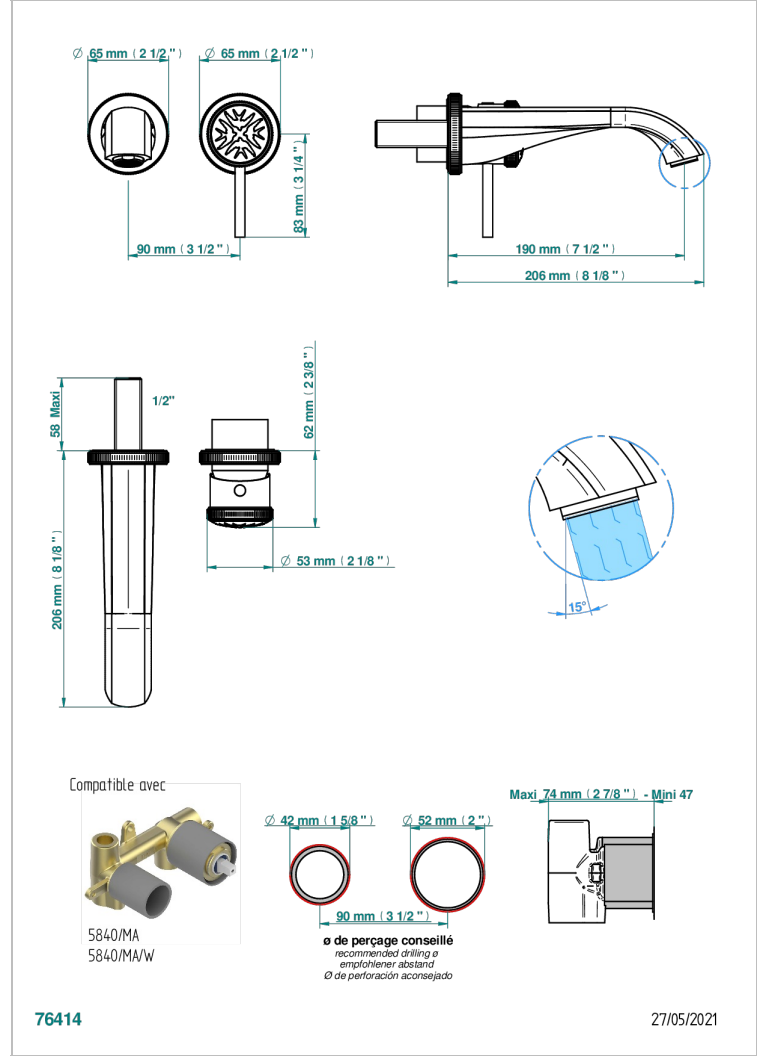

Trim only for Built-in basin mixer with spout (two x 1/2" inlets and one 1/2" outlet), without waste

CARACTERÍSTICAS

- Hironnelles
- Trim only for Built-in basin mixer with spout (two x 1/2" inlets and one 1/2" outlet), without waste

PRODUCTOS RELACIONADOS

- Ref. G00-5840/MA Parte empotrada para mezclador mural con salida hembra 1/2

ACABADOS DISPONIBLES

Bronce claro - D01
Cerámica negra mate - D30
Cobre viejo mate - H07
Cromo - A02
Cromo mate - C02
Dorado - F01