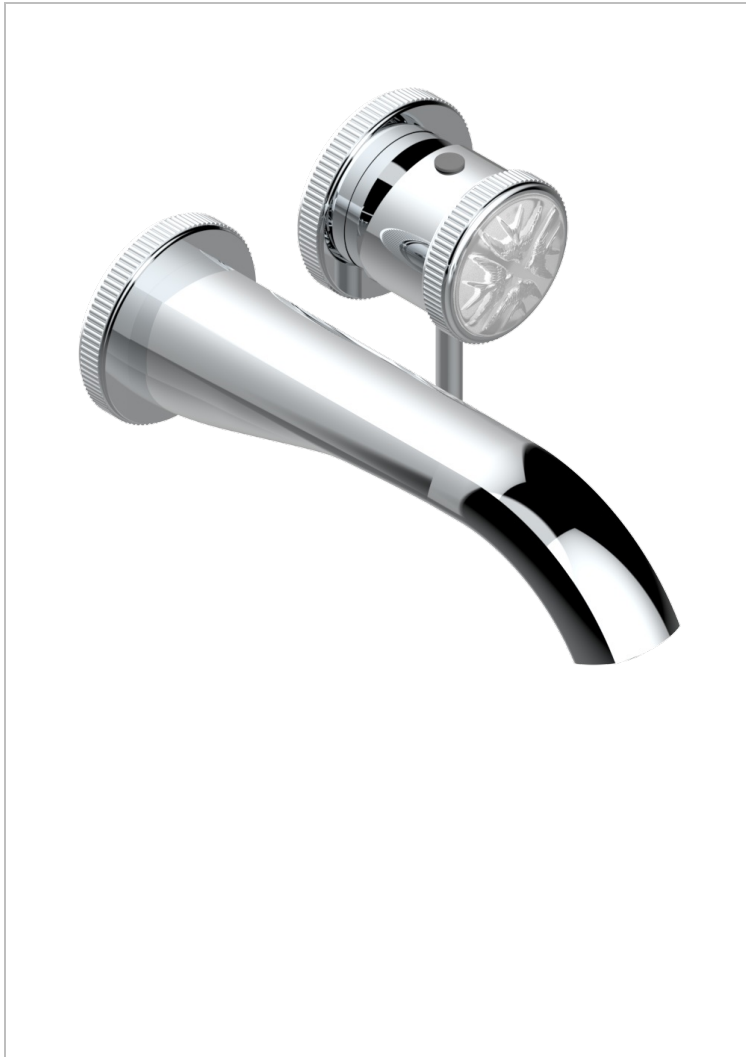

HIRONDELLES

A4J-6541B

THG
PARIS

Trim only for Built-in basin mixer with spout (two x 1/2" inlets and one 1/2" outlet), without waste

CHARACTERISTIC

- Hirondelles
- Trim only for Built-in basin mixer with spout (two x 1/2" inlets and one 1/2" outlet), without waste

RELATED SKU'S

- Ref. G00-5840/MA Rough parts for concealed wall-mounted mixer with 1/2" outlet

AVAILABLE FINITIONS

Antique nickel - H28
Black ceram - D30
Blush PVD - H62
Brass color PVD - H49
Brown bronze color PVD - F33
Gold color PVD - H52

Nickel color PVD - H55
Polished chrome (color finish) - A02
Polished gold (color finish) - F01
Polished nickel - B01
Soft gold - F30
Soft matt gold - F31

Umber PVD - H66
Varnished matt antique red copper (color finish) - H07