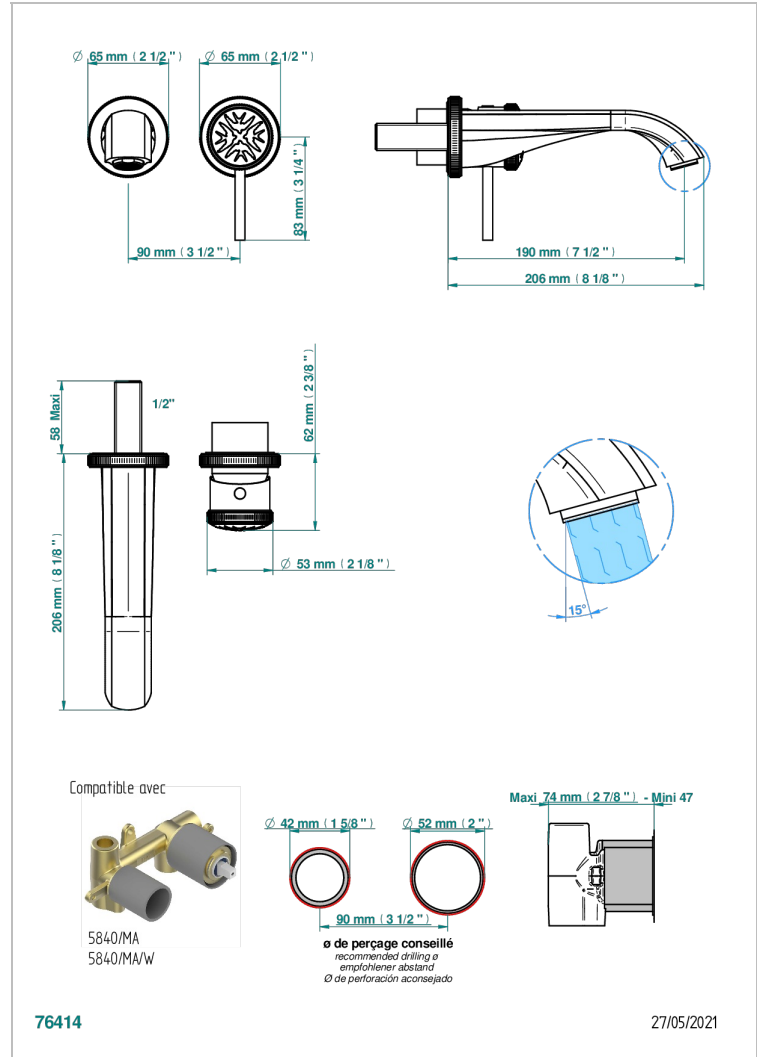

HIRONDELLES

A4J-6541B

THG
PARIS

Trim only for Built-in basin mixer with spout (two x 1/2" inlets and one 1/2" outlet), without waste

CHARACTERISTIC

- Hirondelles
- Trim only for Built-in basin mixer with spout (two x 1/2" inlets and one 1/2" outlet), without waste

RELATED SKU'S

- Ref. G00-5840/MA Rough parts for concealed wall-mounted mixer with 1/2" outlet

AVAILABLE FINITIONS

Antique nickel - H28
Black ceram - D30
Blush PVD - H62
Brass color PVD - H49
Brown bronze color PVD - F33
Gold color PVD - H52

Nickel color PVD - H55
Polished chrome (color finish) - A02
Polished gold (color finish) - F01
Polished nickel - B01
Soft gold - F30
Soft matt gold - F31

Umber PVD - H66
Varnished matt antique red copper (color finish) - H07