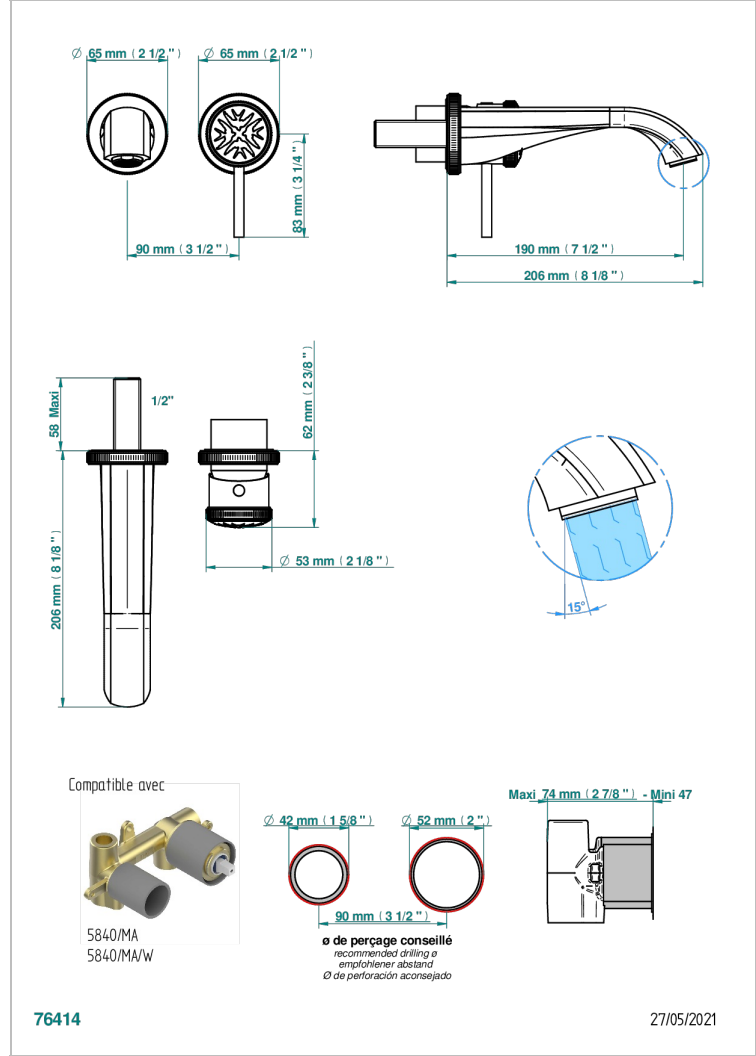

Trim only for Built-in basin mixer with spout (two x 1/2" inlets and one 1/2" outlet), without waste

CARACTERÍSTICAS

- Hironnelles
- Trim only for Built-in basin mixer with spout (two x 1/2" inlets and one 1/2" outlet), without waste

PRODUCTOS RELACIONADOS

- Ref. G00-5840/MA Parte empotrada para mezclador mural con salida hembra 1/2

ACABADOS DISPONIBLES

Bronce claro - D01
Cerámica negra mate - D30
Cobre viejo mate - H07
Cromo - A02
Cromo mate - C02
Dorado - F01