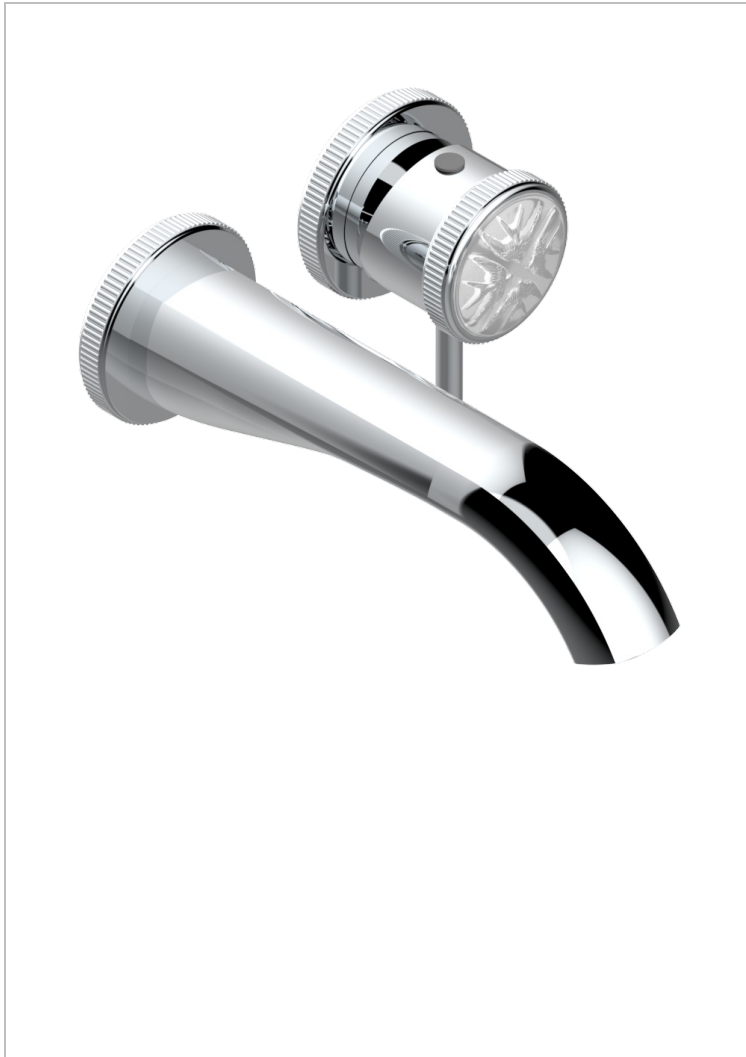

# HIRONDELLES

A4J-6541B

THG  
PARIS

Trim only for Built-in basin mixer with spout (two x 1/2" inlets and one 1/2" outlet), without waste

## CHARACTERISTIC

- Hirondelles
- Trim only for Built-in basin mixer with spout (two x 1/2" inlets and one 1/2" outlet), without waste

## RELATED SKU'S

- Ref. G00-5840/MA Rough parts for concealed wall-mounted mixer with 1/2" outlet

## AVAILABLE FINITIONS

Antique nickel - H28  
Black ceram - D30  
Blush PVD - H62  
Brass color PVD - H49  
Brown bronze color PVD - F33  
Gold color PVD - H52

Graphite PVD - H64  
Lacquered light bronze - D01  
Matt Umber PVD - H67  
Matt blush PVD - H60  
Matt brass color PVD - H50  
Matt brown bronze color PVD - F34