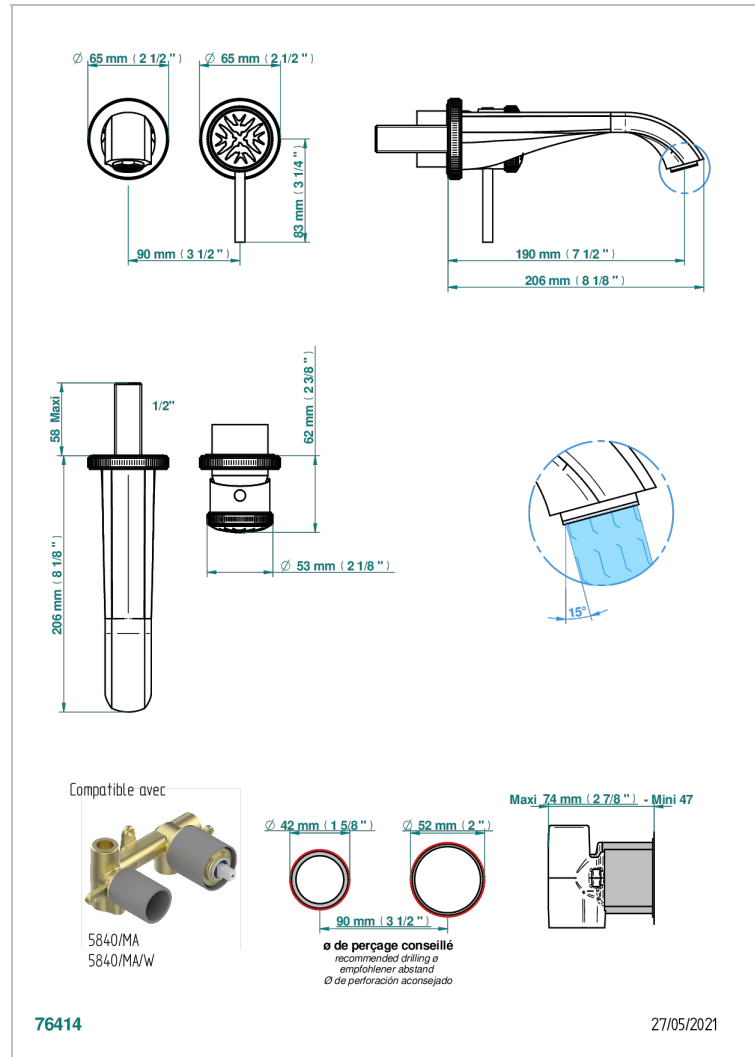

# HIRONDELLES

A4J-6541B

THG  
PARIS

Trim only for Built-in basin mixer with spout (two x 1/2" inlets and one 1/2" outlet), without waste

## CHARACTERISTIC

- Hirondelles
- Trim only for Built-in basin mixer with spout (two x 1/2" inlets and one 1/2" outlet), without waste

## RELATED SKU'S

- Ref. G00-5840/MA Rough parts for concealed wall-mounted mixer with 1/2" outlet