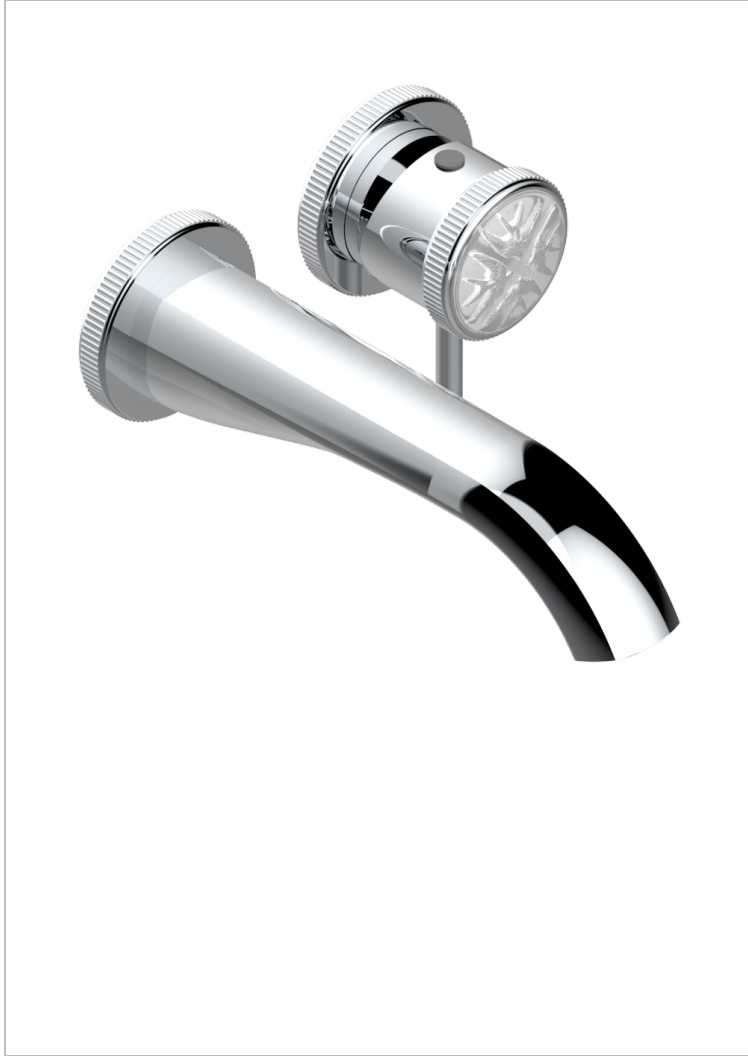

HIRONDELLES

A4J-6541B

THG
PARIS

Trim only for Built-in basin mixer with spout (two x 1/2" inlets and one 1/2" outlet), without waste

特色

- Hironnelles
- Trim only for Built-in basin mixer with spout (two x 1/2" inlets and one 1/2" outlet), without waste

相关的SKU

- Ref. G00-5840/MA 卫浴套装, 含: 入墙式弯管出水管, 1米25强化软管, 触控式花洒和托勾, 美国标准

可选饰面

Black ceram - D30
Blush PVD - H62
Graphite PVD - H64
Matt Umber PVD - H67
Matt blush PVD - H60
Matt graphite PVD - H65

PVD哑光棕铜 - F34
PVD哑光金 - H53
PVD哑光铜 - H50
PVD哑光镍 - H56
PVD抛光铜 - H49
PVD棕铜 - F33