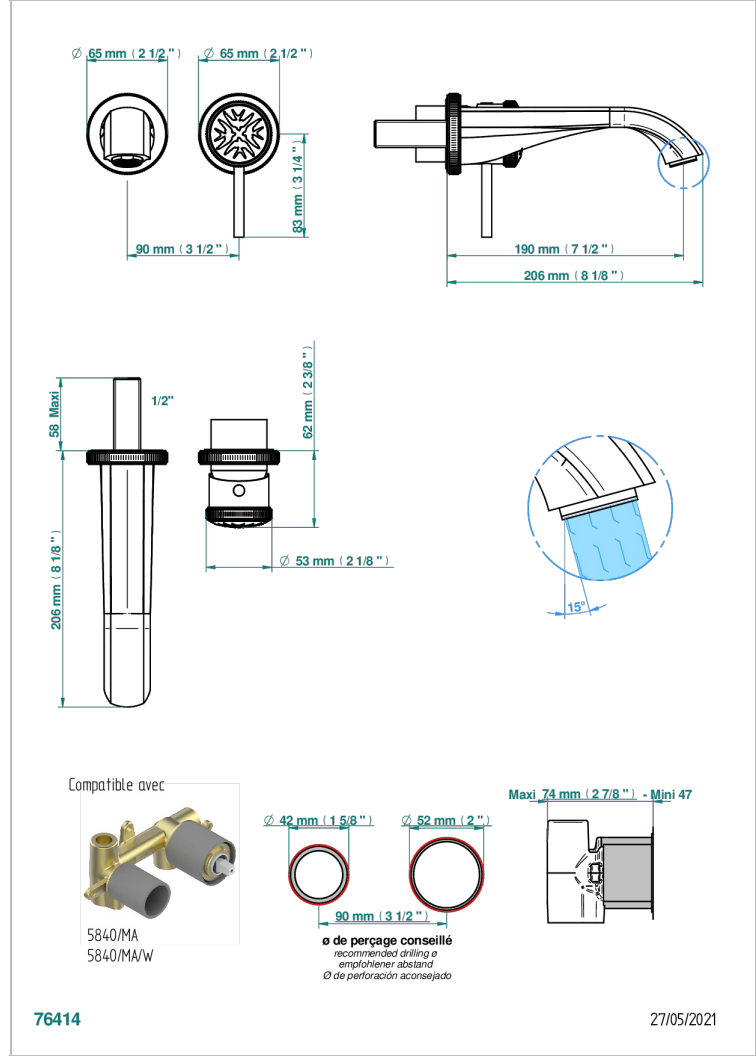

HIRONDELLES

A4J-6541B

THG
PARIS

Trim only for Built-in basin mixer with spout (two x 1/2" inlets and one 1/2" outlet), without waste

特色

- Hironnelles
- Trim only for Built-in basin mixer with spout (two x 1/2" inlets and one 1/2" outlet), without waste

相关的SKU

- Ref. G00-5840/MA 卫浴套装, 含: 入墙式弯管出水管, 1米25强化软管, 触控式花洒和托勾, 美国标准

可选饰面

Black ceram - D30
Blush PVD - H62
Graphite PVD - H64
Matt Umber PVD - H67
Matt blush PVD - H60
Matt graphite PVD - H65

PVD哑光棕铜 - F34
PVD哑光金 - H53
PVD哑光铜 - H50
PVD哑光镍 - H56
PVD抛光铜 - H49
PVD棕铜 - F33