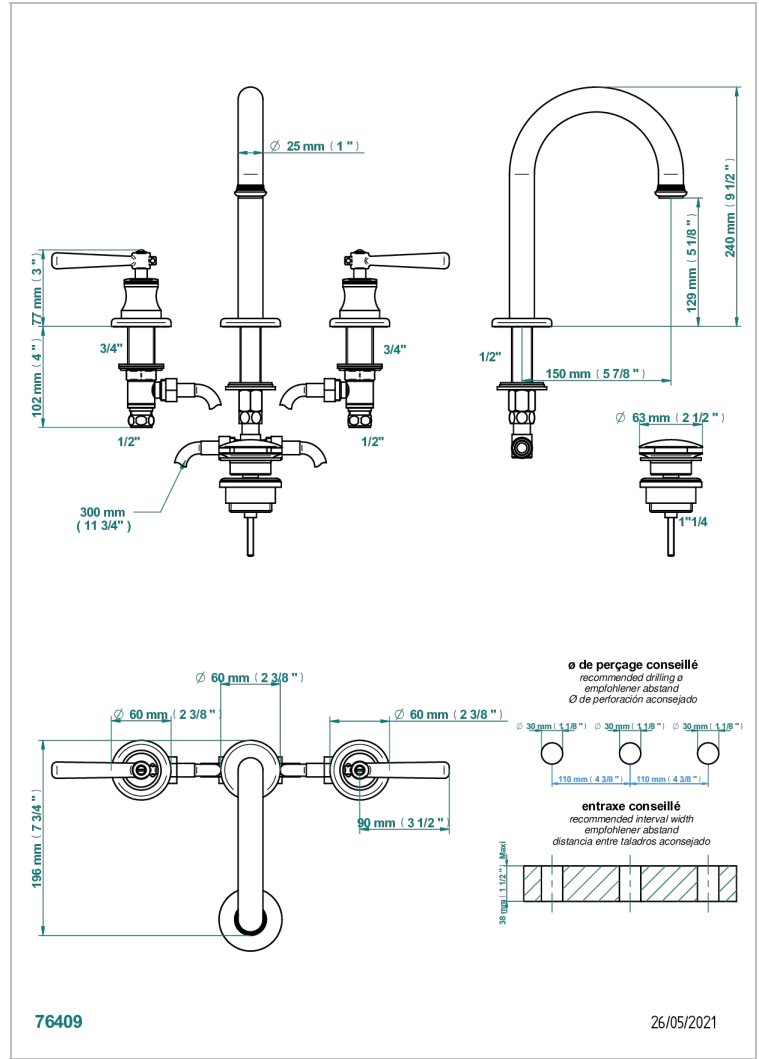

BEAUBOURG WITH LEVER

G7B-152

Rim mounted 3-hole basin mixer with waste, high spout

CHARACTERISTIC

- ACS : 18ACCLY393
- NF : NF EN 200 - IA - Chrome

STANDARDS

AVAILABLE FINITIONS

Antique nickel - H28
Black ceram - D30
Blush PVD - H62
Brass color PVD - H49
Brown bronze color PVD - F33
Gold color PVD - H52

Natural smoked Brass - A13
Nickel color PVD - H55
Polished chrome (color finish) - A02
Polished chrome / Polished gold (color finish) - G02
Polished gold (color finish) - F01
Polished nickel - B01

Soft gold - F30
Soft matt gold - F31
Umber PVD - H66