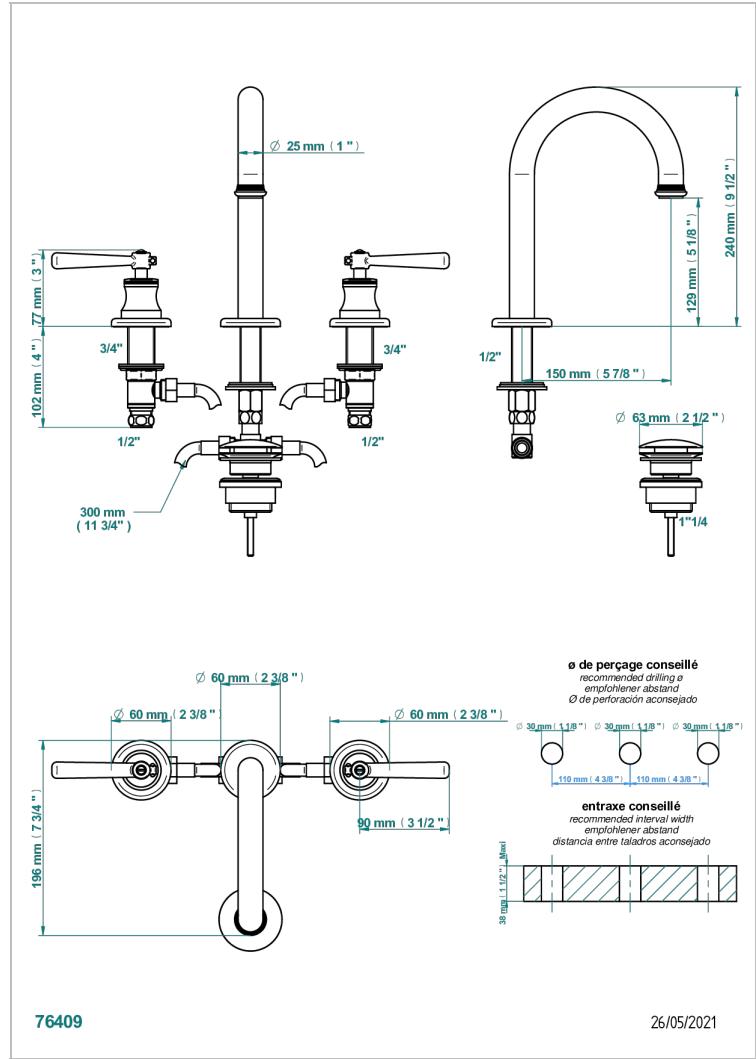

BEAUBOURG WITH LEVER

G7B-152

Rim mounted 3-hole basin mixer with waste, high spout

CHARACTERISTIC

- ACS : 18ACCLY393
- NF : NF EN 200 - IA - Chrome

STANDARDS

AVAILABLE FINITIONS

Antique nickel - H28
Black ceram - D30
Blush PVD - H62
Brass color PVD - H49
Brown bronze color PVD - F33
Gold color PVD - H52

Natural smoked Brass - A13
Nickel color PVD - H55
Polished chrome (color finish) - A02
Polished chrome / Polished gold (color finish) - G02
Polished gold (color finish) - F01
Polished nickel - B01

Soft gold - F30
Soft matt gold - F31
Umber PVD - H66