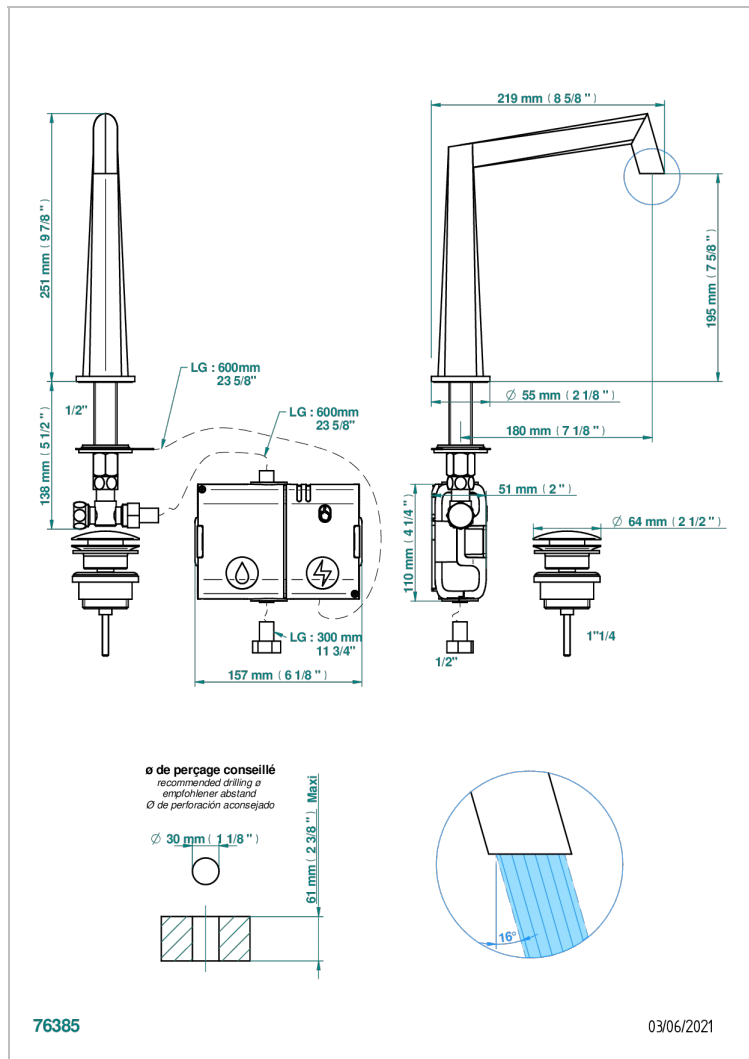

MONTAIGNE GRAND ANTIQUE MARBLE

G3R-170E

Basin spout with capacitive electronic detection, with waste

特色

- ACS : 21ACCLY484

标准

技术特征

- Recommandé : 3 bars (max. 5 bars) - Advised : 43,5 psi (max. 72 psi)
- 8,3 l/min à 3 bars (2.2 gpm at 43.5 psi)