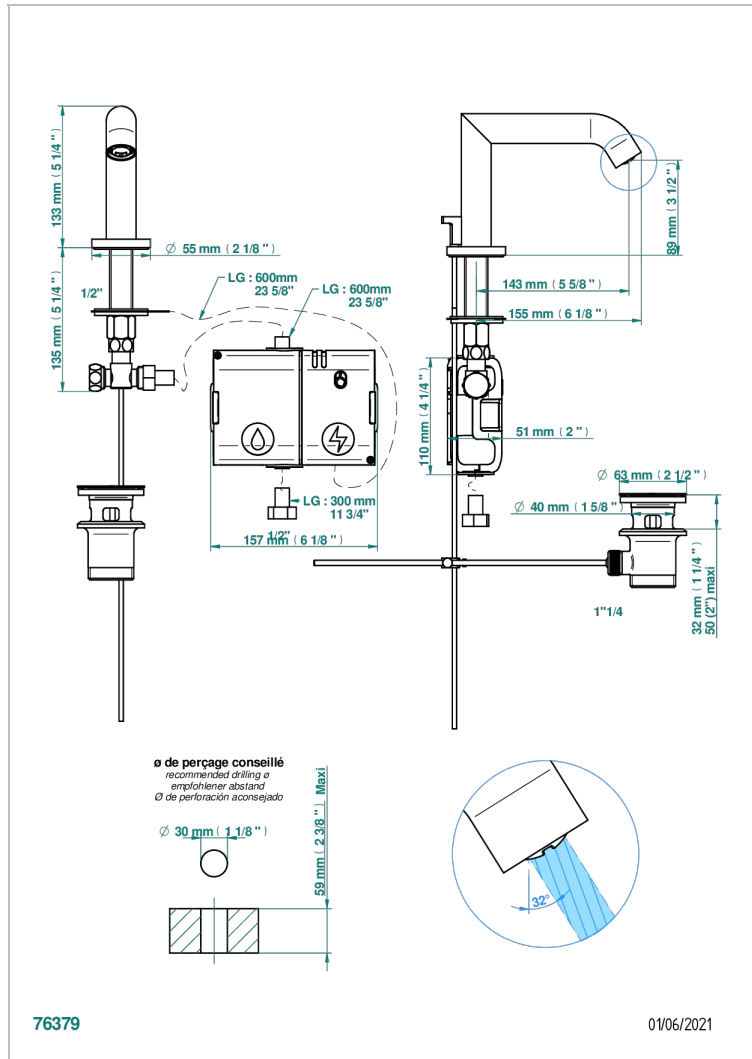

BAMBOU CLEAR CRYSTAL

A35-170E

Basin spout with capacitive electronic detection, with waste

76379

01/06/2021

CHARACTERISTIC

- ACS : 21ACCLY484

STANDARDS