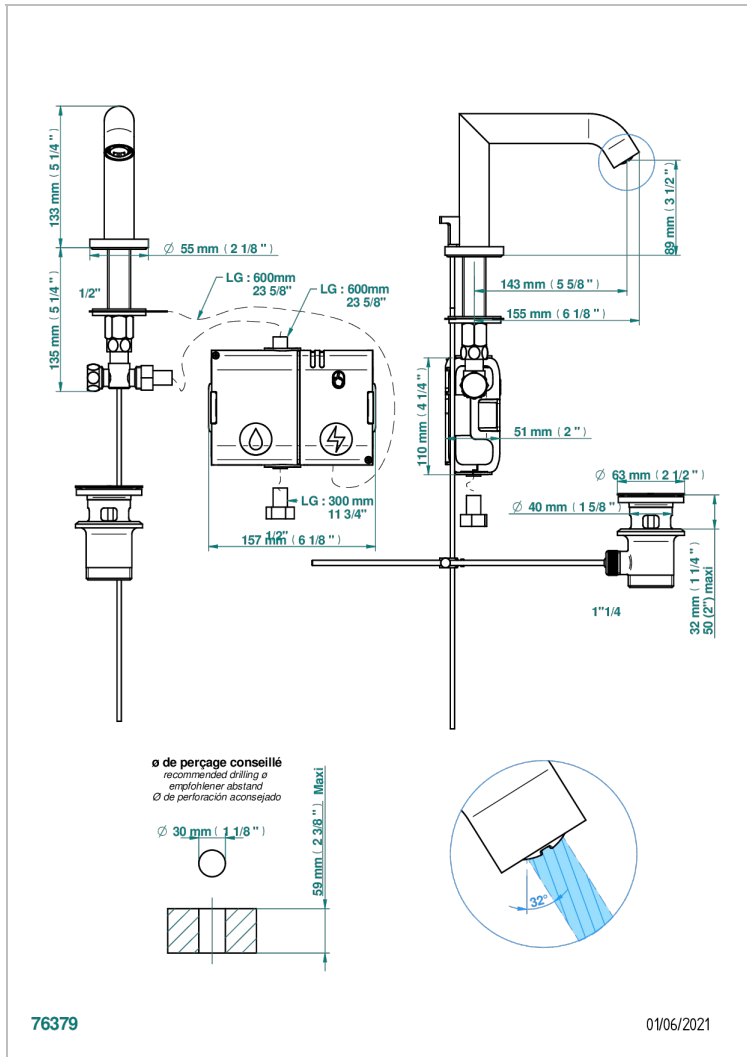

BAMBOU CLEAR CRYSTAL

A35-170E

Basin spout with capacitive electronic detection, with waste

CHARACTERISTIC

- ACS : 21ACCLY484

STANDARDS

AVAILABLE FINITIONS

Antique nickel - H28
Black ceram - D30
Blush PVD - H62
Brass color PVD - H49
Brown bronze color PVD - F33
Gold color PVD - H52

Nickel color PVD - H55
Polished chrome (color finish) - A02
Polished chrome / Polished gold (color finish) - G02
Polished gold (color finish) - F01
Polished nickel - B01
Soft gold - F30

Soft matt gold - F31
Umber PVD - H66
Varnished matt antique red copper (color finish) - H07