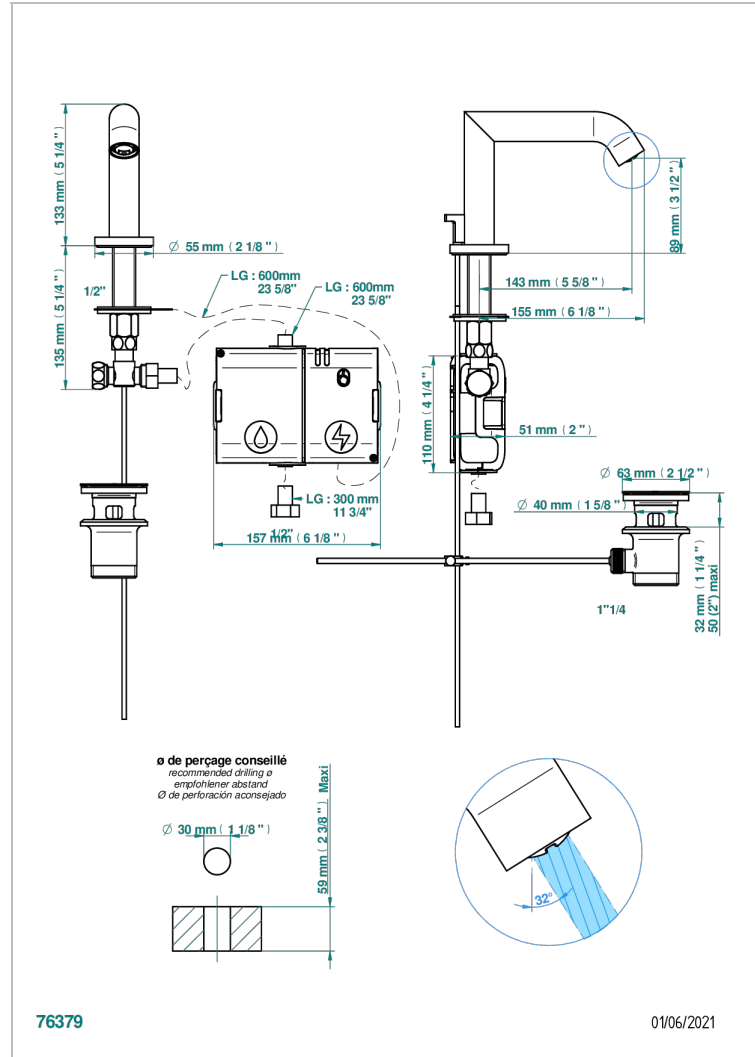

BAMBOU CLEAR CRYSTAL

A35-170E

Basin spout with capacitive electronic detection, with waste

76379

01/06/2021

CHARACTERISTIC

- ACS : 21ACCLY484

STANDARDS