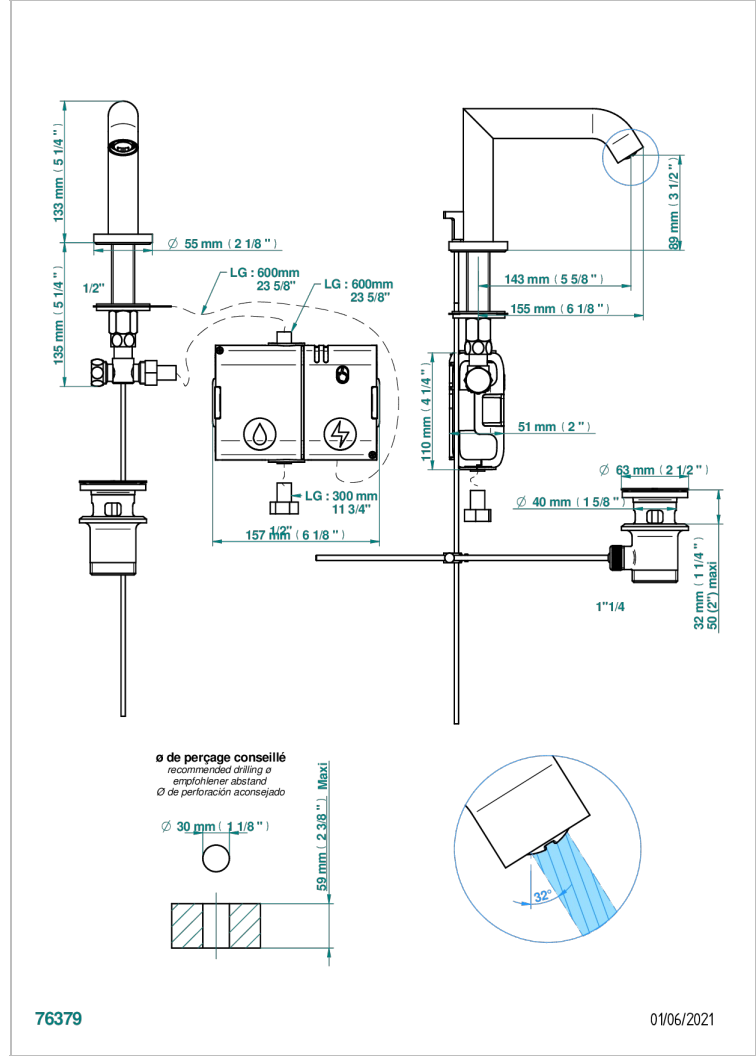

BAMBOU CLEAR CRYSTAL

A35-170E

Basin spout with capacitive electronic detection, with waste

THG[®]
PARIS

特色

- ACS : 21ACCLY484

标准

可选饰面