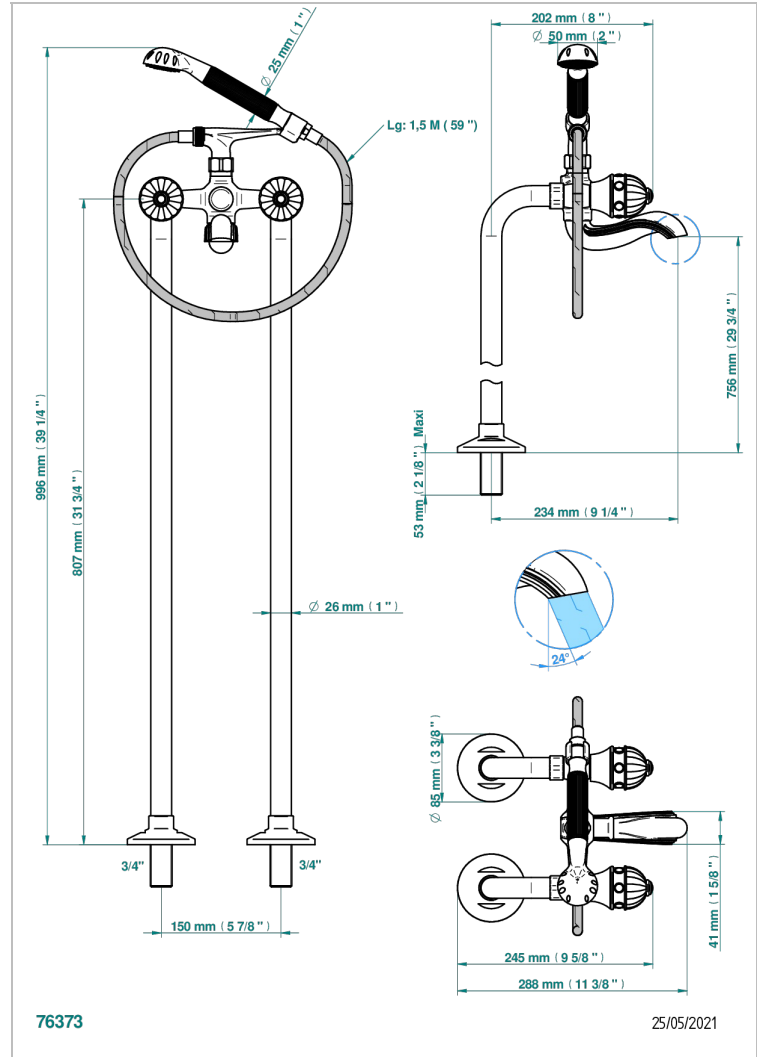

AMBOISE BLACK ONYX

A1M-13CS

Bath shower tub filler with floor risers

CHARACTERISTIC

- ACS : 21ACCLY034

STANDARDS

AVAILABLE FINITIONS

Black ceram - D30
Blush PVD - H62
Brass color PVD - H49
Brown bronze color PVD - F33
Chrome polished - A02
Chrome polished / gold polished - G02

Gold color PVD - H52
Gold mat - F07
Gold polished - F01
Graphite PVD - H64
Matt Umber PVD - H67
Matt blush PVD - H60

Matt brass color PVD - H50
Matt brown bronze color PVD - F34
Matt chrome (American satin) - C02
Matt gold color PVD - H53
Matt graphite PVD - H65
Matt nickel (American satin) - C01

Matt nickel color PVD - H56
Nickel antique / Sovereign - H28
Nickel color PVD - H55
Nickel polished - B01
Soft gold - F30
Soft matt gold - F31

Umber PVD - H66