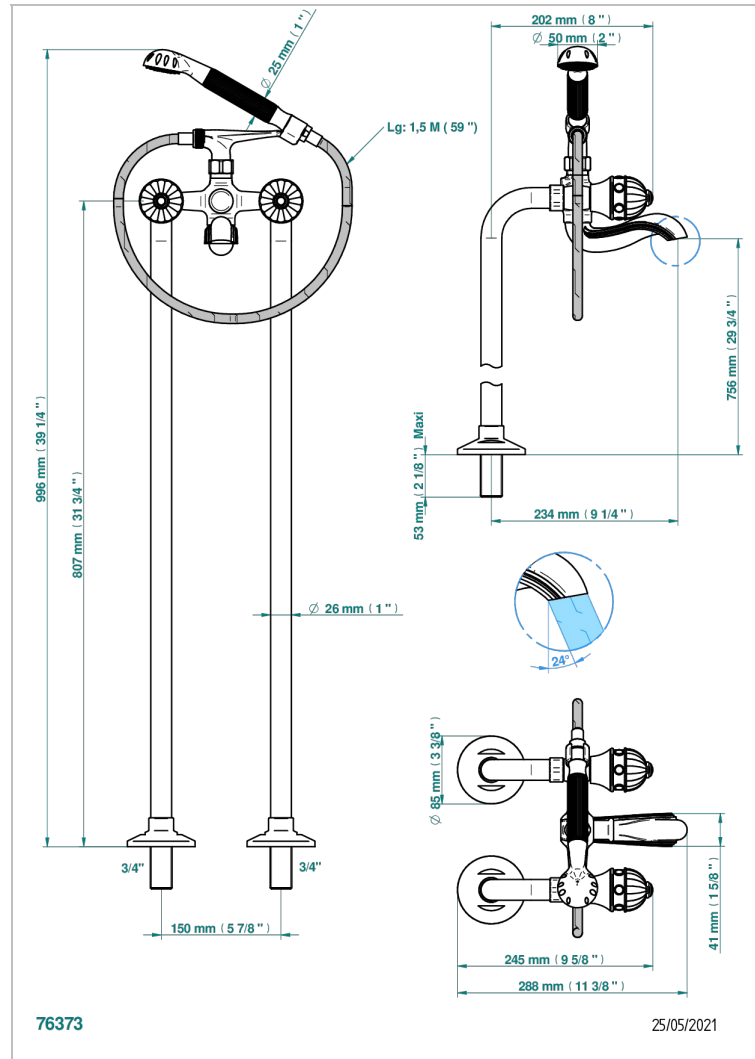

# AMBOISE BLACK ONYX

A1M-13CS

Free-standing bath/shower mixer with upright connections

## CHARACTERISTIC

- ACS : 21ACCLY034

## RELATED SKU'S

- Ref. G00-13800A Set of installation for tub filler