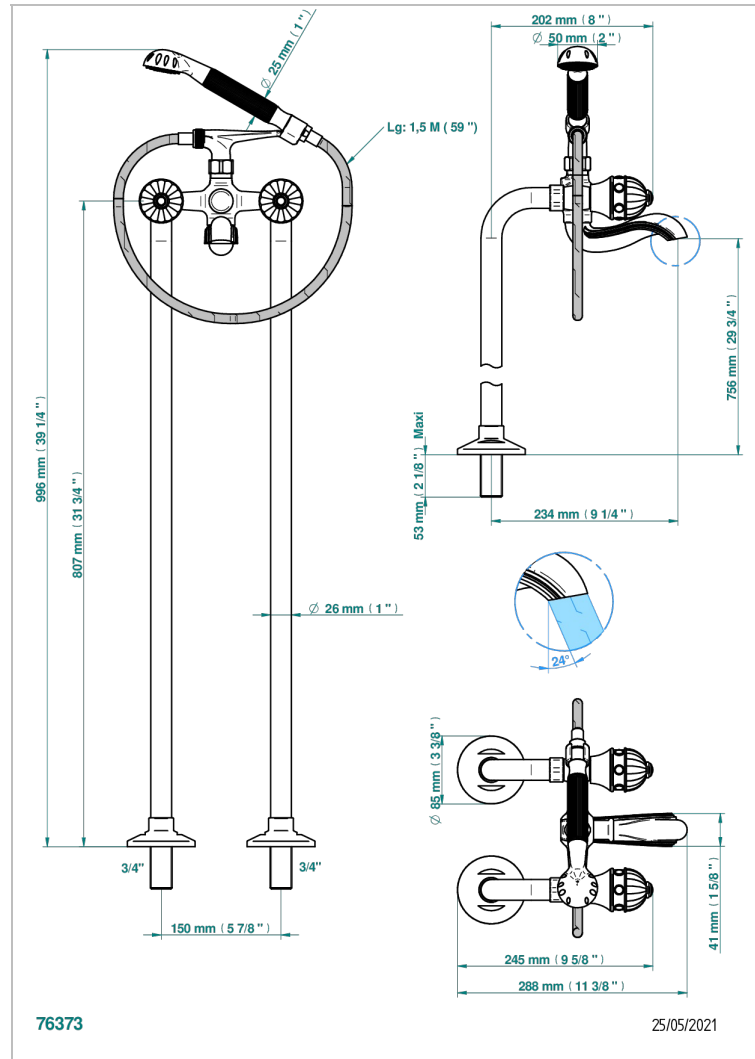

AMBOISE BLACK ONYX

A1M-13CS

Free-standing bath/shower mixer with upright connections

CHARACTERISTIC

- ACS : 21ACCLY034

STANDARDS

RELATED SKU'S

- Ref. G00-13800A Set of installation for tub filler

AVAILABLE FINITIONS

Antique nickel - H28
Black ceram - D30
Blush PVD - H62
Brass color PVD - H49
Brown bronze color PVD - F33
Gold color PVD - H52

Graphite PVD - H64
Matt Umber PVD - H67
Matt blush PVD - H60
Matt brass color PVD - H50
Matt brown bronze color PVD - F34
Matt chrome - C02

Matt gold - F07
Matt gold color PVD - H53
Matt graphite PVD - H65
Matt nickel (color finish) - C01
Matt nickel color PVD - H56
Nickel color PVD - H55

Polished chrome (color finish) - A02
Polished chrome / Polished gold (color finish) - G02
Polished gold (color finish) - F01
Polished nickel - B01
Soft gold - F30
Soft matt gold - F31
Umber PVD - H66