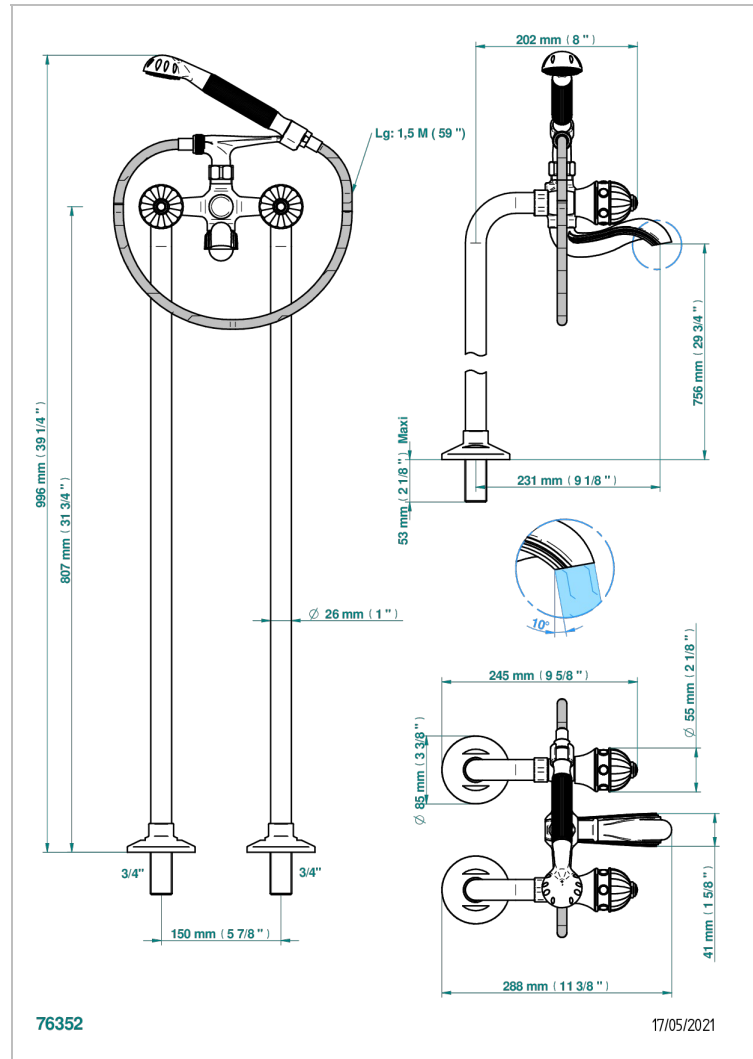

# CHEVERNY LAPIS LAZULI

A1T-13CS

Bath shower tub filler with floor risers

THG<sup>®</sup>  
PARIS

## CHARACTERISTIC

- ACS : 21ACCLY034