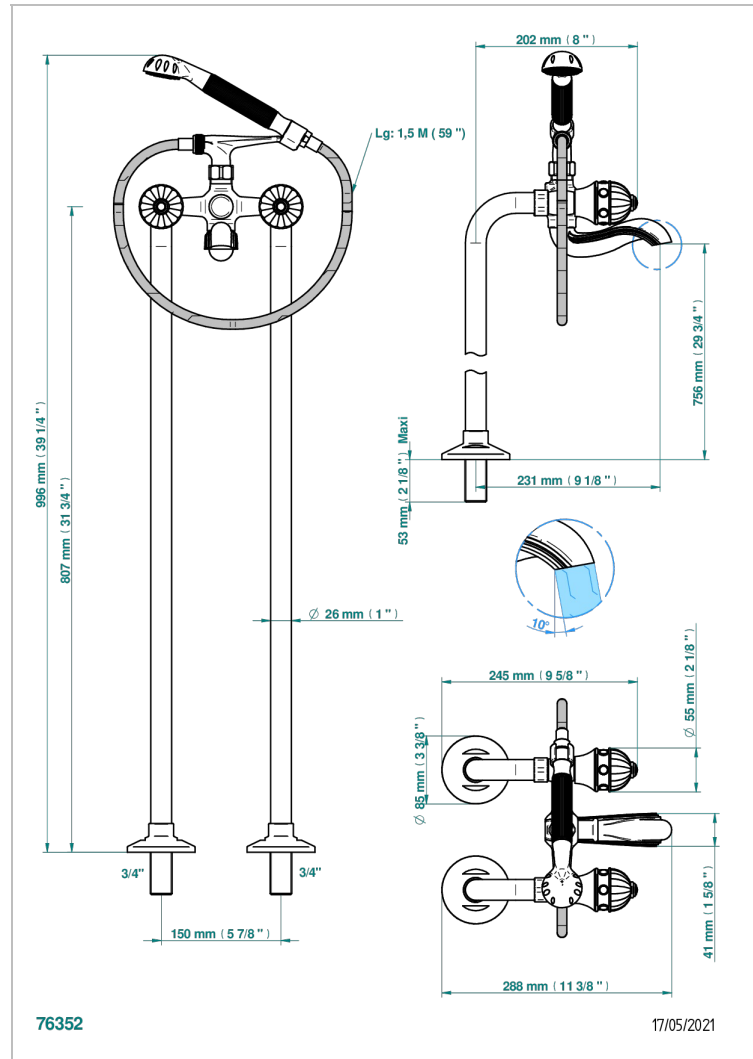

# AMBOISE LAPIS LAZULI

A1K-13CS

Free-standing bath/shower mixer with upright connections

## CHARACTERISTIC

- ACS : 21ACCLY034

## RELATED SKU'S

- Ref. G00-13800A Set of installation for tub filler