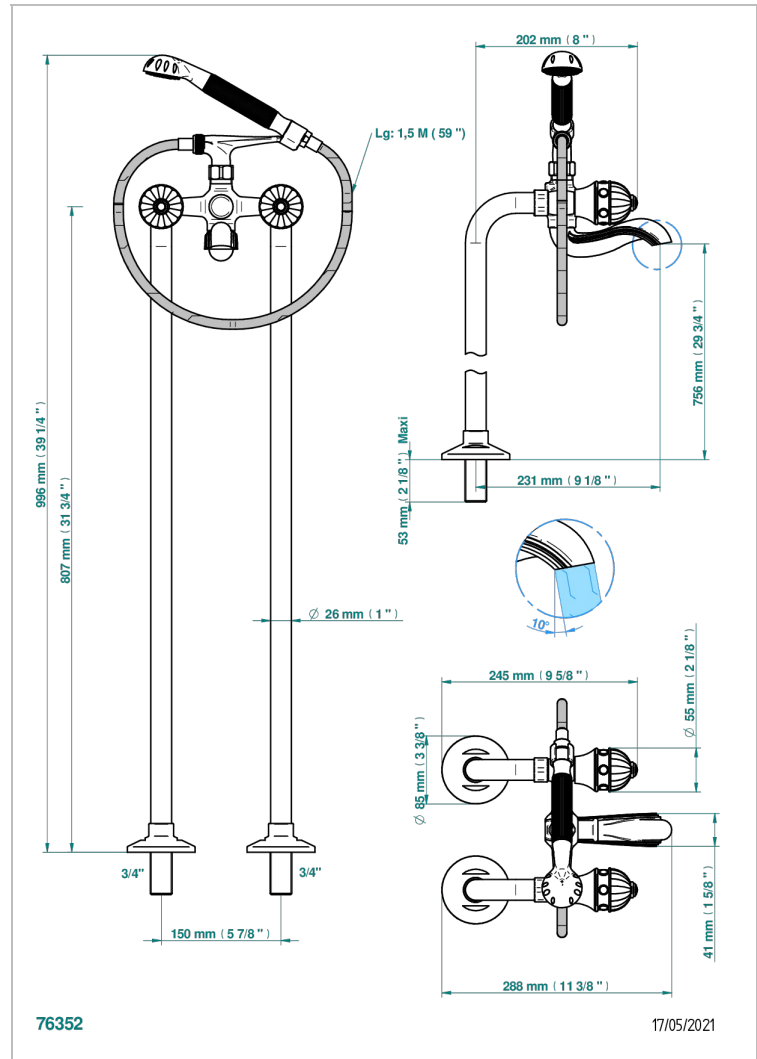

AMBOISE LAPIS LAZULI

A1K-13CS

Free-standing bath/shower mixer with upright connections

THG[®]
PARIS

CHARACTERISTIC

- ACS : 21ACCLY034

STANDARDS

RELATED SKU'S

- Ref. G00-13800A Set of installation for tub filler

AVAILABLE FINITIONS

Antique nickel - H28
Black ceram - D30
Blush PVD - H62
Brass color PVD - H49
Brown bronze color PVD - F33
Gold color PVD - H52

Graphite PVD - H64
Matt Umber PVD - H67
Matt blush PVD - H60
Matt brass color PVD - H50
Matt brown bronze color PVD - F34
Matt chrome - C02

Umber PVD - H66