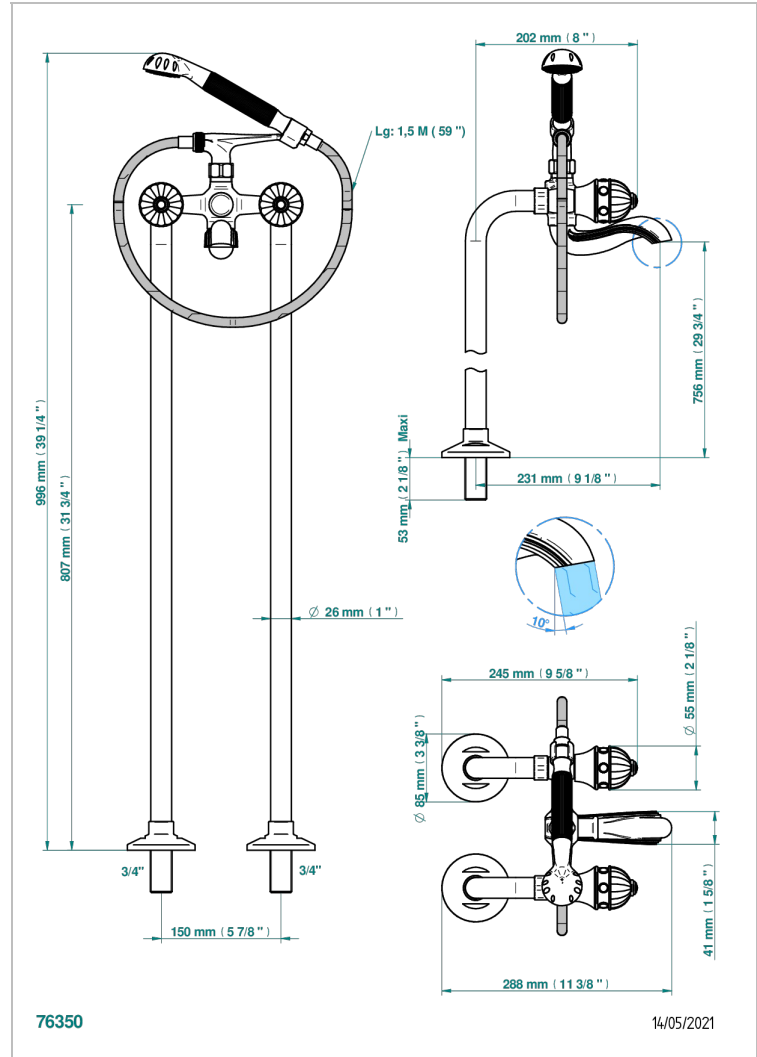

CHEVERNY MALACHITE

A1S-13CS

Free-standing bath/shower mixer with upright connections

CHARACTERISTIC

- ACS : 21ACCLY034

STANDARDS

RELATED SKU'S

- Ref. G00-13800A Set of installation for tub filler

AVAILABLE FINITIONS

Antique nickel - H28
Black ceram - D30
Blush PVD - H62
Brass color PVD - H49
Brown bronze color PVD - F33
Gold color PVD - H52

Graphite PVD - H64
Matt Umber PVD - H67
Matt blush PVD - H60
Matt brass color PVD - H50
Matt brown bronze color PVD - F34
Matt chrome - C02

Umber PVD - H66