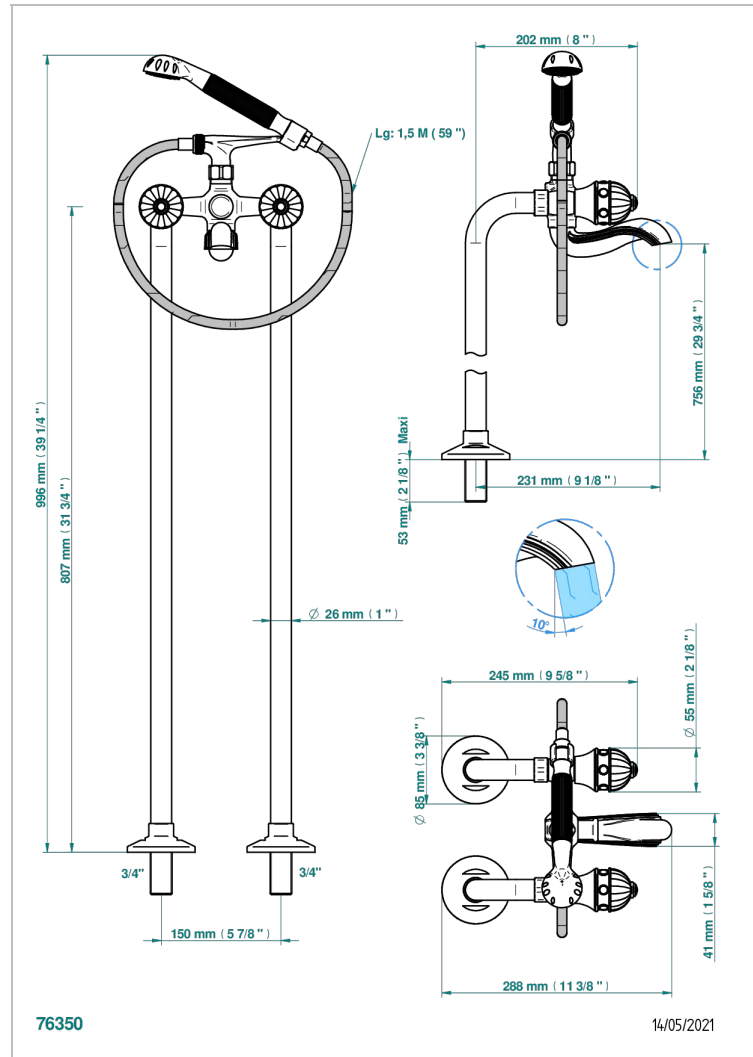

AMBOISE MALACHITE

A1J-13CS

Bath shower tub filler with floor risers

CHARACTERISTIC

- ACS : 21ACCLY034

STANDARDS

AVAILABLE FINITIONS

Black ceram - D30
Blush PVD - H62
Brass color PVD - H49
Brown bronze color PVD - F33
Chrome polished - A02
Chrome polished / gold polished - G02

Gold color PVD - H52
Gold mat - F07
Gold polished - F01
Graphite PVD - H64
Matt Umber PVD - H67
Matt blush PVD - H60

Matt brass color PVD - H50
Matt brown bronze color PVD - F34
Matt chrome (American satin) - C02
Matt gold color PVD - H53
Matt graphite PVD - H65
Matt nickel (American satin) - C01

Matt nickel color PVD - H56
Nickel antique / Sovereign - H28
Nickel color PVD - H55
Nickel polished - B01
Soft gold - F30
Soft matt gold - F31

Umber PVD - H66