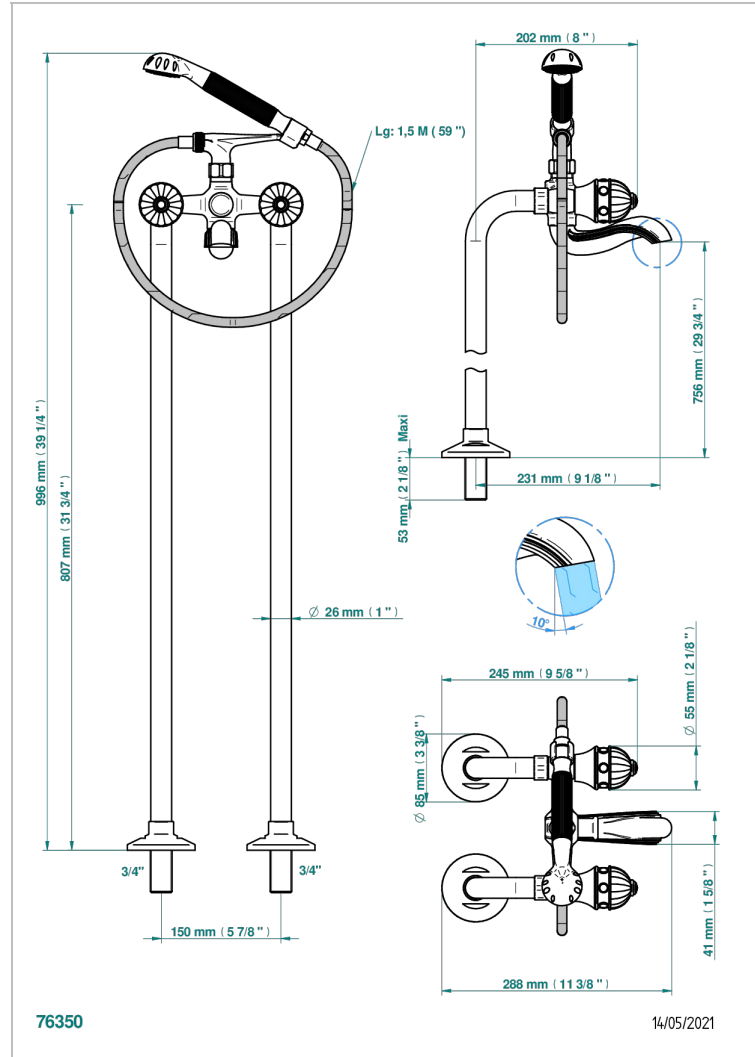

AMBOISE MALACHITE

A1J-13CS

Free-standing bath/shower mixer with upright connections

CHARACTERISTIC

- ACS : 21ACCLY034

STANDARDS

RELATED SKU'S

- Ref. G00-13800A Set of installation for tub filler

AVAILABLE FINITIONS

Antique nickel - H28
Black ceram - D30
Blush PVD - H62
Brass color PVD - H49
Brown bronze color PVD - F33
Gold color PVD - H52

Graphite PVD - H64
Matt Umber PVD - H67
Matt blush PVD - H60
Matt brass color PVD - H50
Matt brown bronze color PVD - F34
Matt chrome - C02

Umber PVD - H66