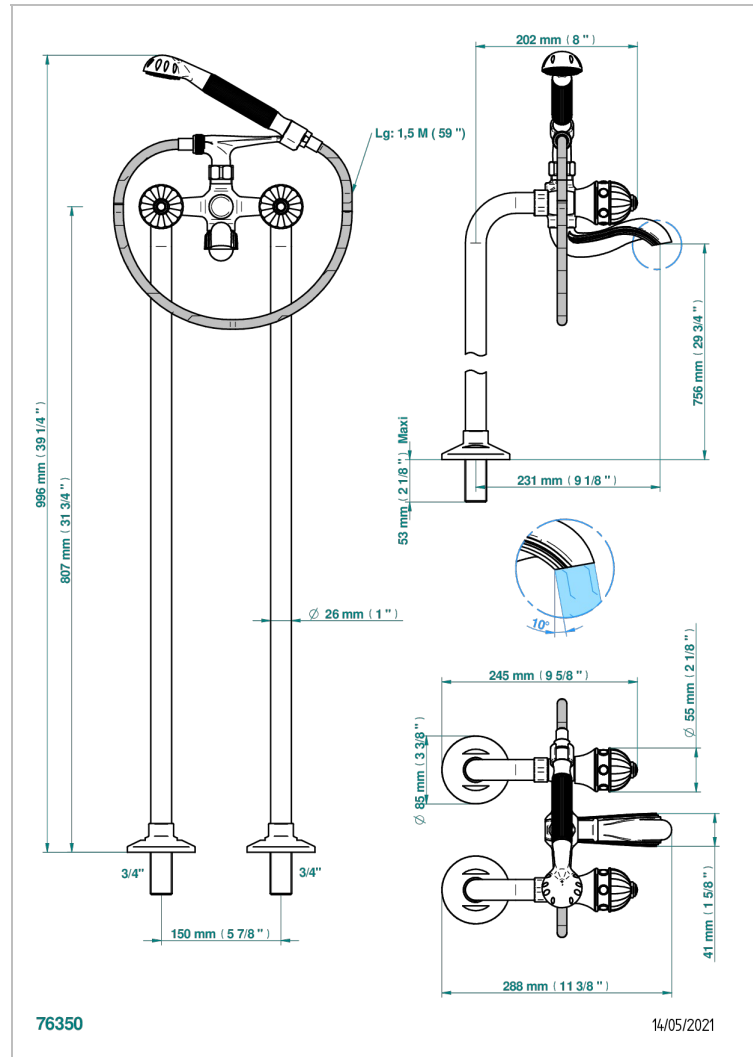

# AMBOISE MALACHITE

A1J-13CS

Free-standing bath/shower mixer with upright connections

## CHARACTERISTIC

- ACS : 21ACCLY034

## RELATED SKU'S

- Ref. G00-13800A Set of installation for tub filler