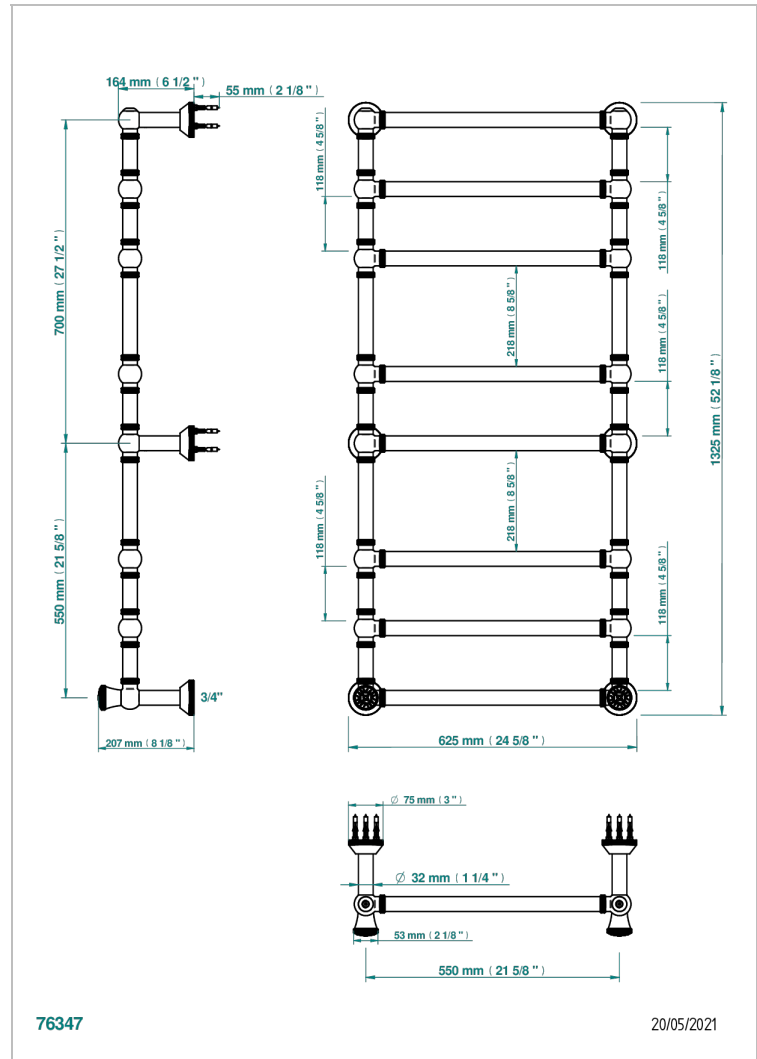

HIRONDELLES PLATINUM STAMPED

A4K-TWK8H2

THG[®]
PARIS

Traditional towel warmer with knurled ring, 8 rails, 623 mm x 1323 mm, hydronic with 2 stylised handles

CHARACTERISTIC

- Hirondelles Platinum stamped
- Traditional towel warmer with knurled ring, 8 rails, 623 mm x 1323 mm, hydronic with 2 stylised handles

TECHNICAL SPECS

- Pression : 0,5 bars < P < 3 bars (recommandée)
- Pressure : 7.25 psi < P < 43.5 psi (advised)
- Température eau maximale conseillée : 60°C
- Maximum water temperature advised: 140°F
- Hauteur minimale au sol (maximum height from the ground) : 60 cm (24")
- Puissance / Power : 171W à Delta T 30