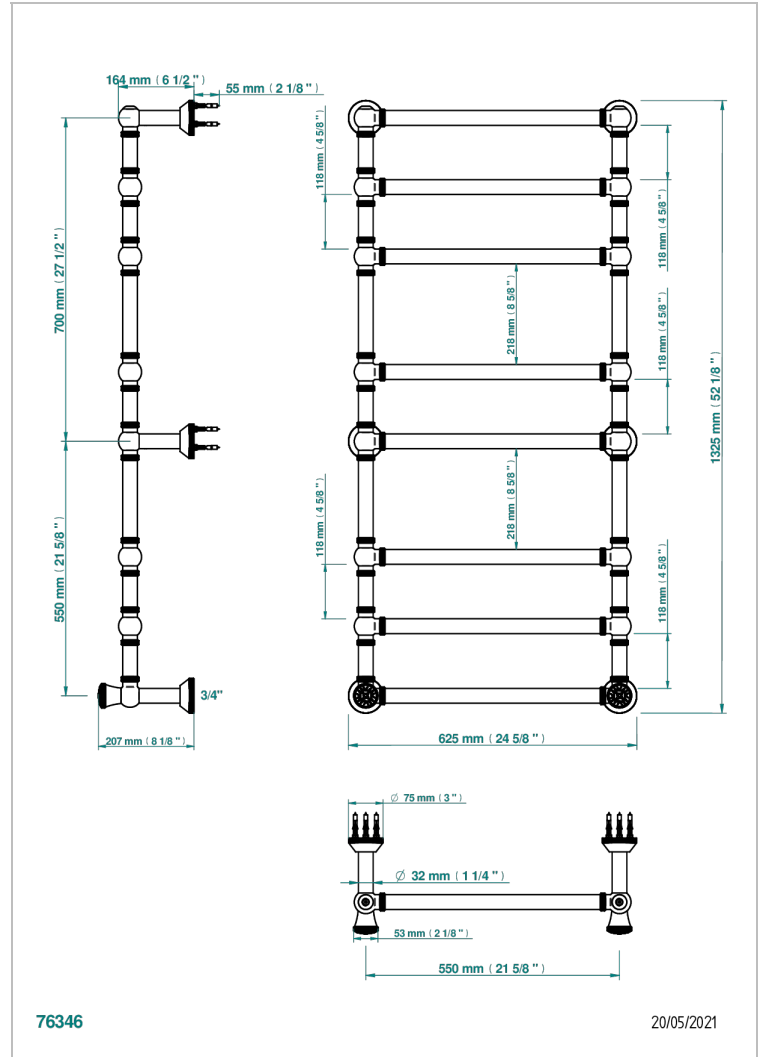

HIRONDELLES

A4J-TWK8H2

THG
PARIS

Traditional towel warmer with knurled ring, 8 rails, 623 mm x 1323 mm, hydronic with 2 stylised handles

CHARACTERISTIC

- Hirondelles
- Traditional towel warmer with knurled ring, 8 rails, 623 mm x 1323 mm, hydronic with 2 stylised handles

TECHNICAL SPECS

- Pression : 0,5 bars < P < 3 bars (recommandée)
- Pressure : 7.25 psi < P < 43.5 psi (advised)
- Température eau maximale conseillée : 60°C
- Maximum water temperature advised: 140°F
- Hauteur minimale au sol (maximum height from the ground) : 60 cm (24")
- Puissance / Power : 171W à Delta T 30