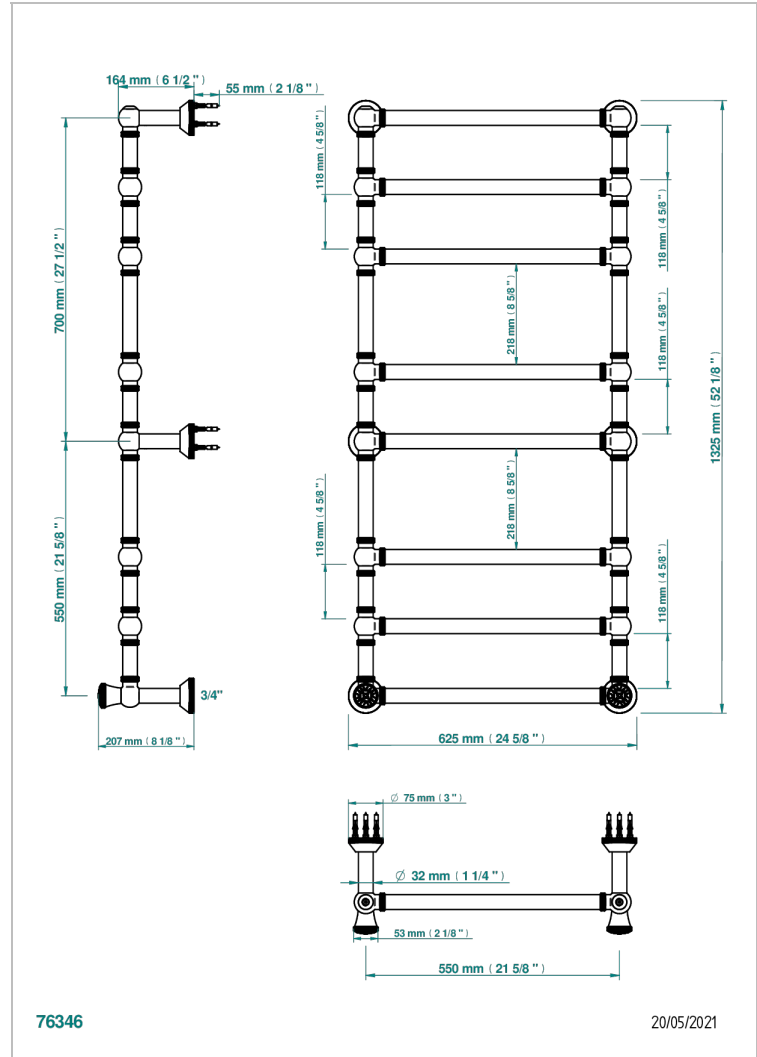

HIRONDELLES

A4J-TWK8H2

THG[®]
PARIS

Traditional towel warmer with knurled ring, 8 rails, 623 mm x 1323 mm, hydronic with 2 stylised handles

CARACTERÍSTICAS

- Hironnelles
- Traditional towel warmer with knurled ring, 8 rails, 623 mm x 1323 mm, hydronic with 2 stylised handles

ESPECIFICACIONES TÉCNICAS

- Pression : 0,5 bars < P < 3 bars (recommandée)
- Pressure : 7.25 psi < P < 43.5 psi (advised)
- Température eau maximale conseillée : 60°C
- Maximum water temperature advised: 140°F
- Hauteur minimale au sol (maximum height from the ground) : 60 cm (24")
- Puissance / Power : 171W à Delta T 30