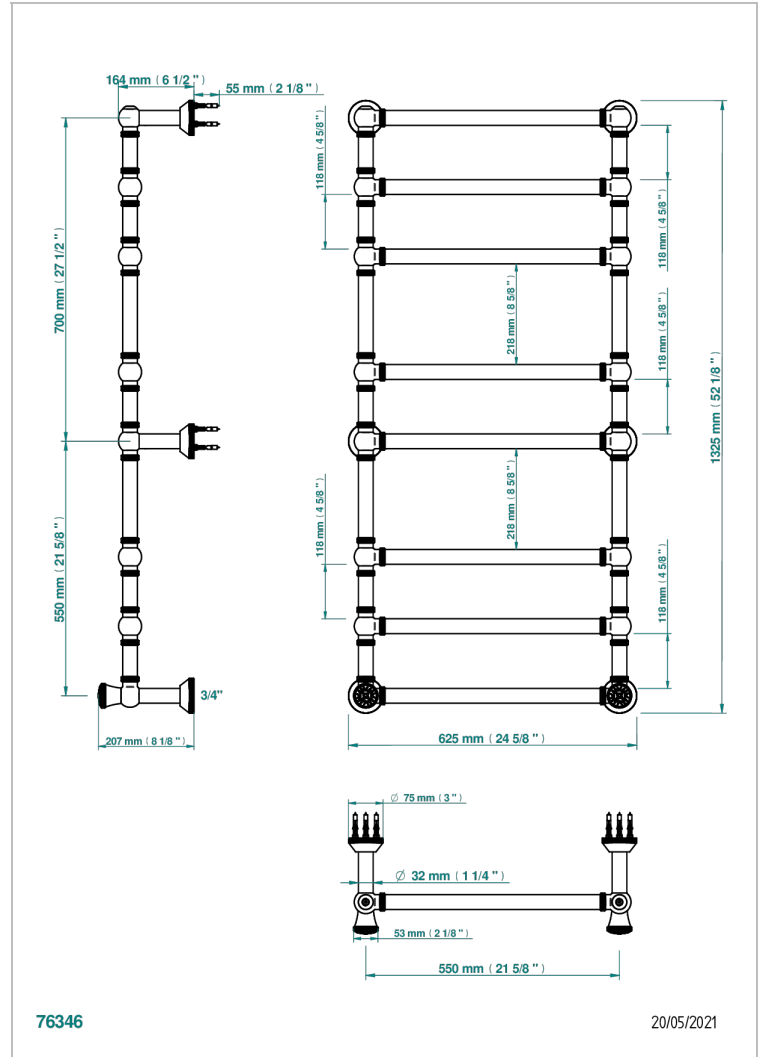

# HIRONDELLES

A4J-TWK8H2

THG  
PARIS

Traditional towel warmer with knurled ring, 8 rails, 623 mm x 1323 mm, hydronic with 2 stylised handles

## CHARACTERISTIC

- Hirondelles
- Traditional towel warmer with knurled ring, 8 rails, 623 mm x 1323 mm, hydronic with 2 stylised handles

## TECHNICAL SPECS

- Pression : 0,5 bars < P < 3 bars (recommandée)
- Pressure : 7.25 psi < P < 43.5 psi (advised)
- Température eau maximale conseillée : 60°C
- Maximum water temperature advised: 140°F
- Hauteur minimale au sol (maximum height from the ground) : 60 cm (24")
- Puissance / Power : 171W à Delta T 30