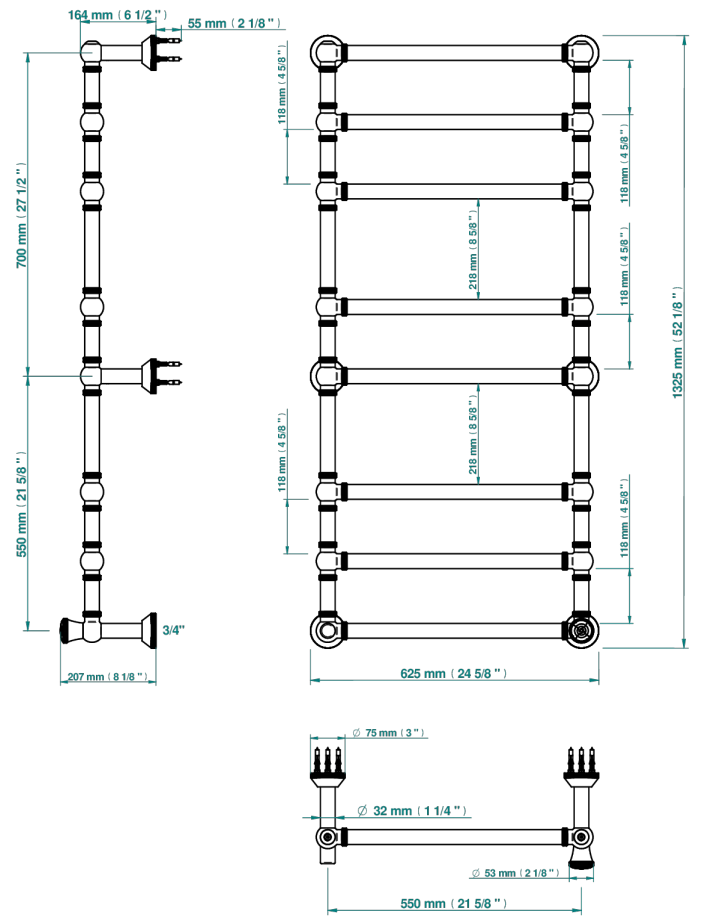

HIRONDELLES PLATINUM STAMPED

A4K-TWK8H1

THG[®]
PARIS

Traditional towel warmer with knurled ring, 8 rails, 623 mm x 1323 mm, hydronic with 1 stylised handle

76344

17/05/2021

CARACTERÍSTICAS

- Hironnelles Platinum stamped
- Traditional towel warmer with knurled ring, 8 rails, 623 mm x 1323 mm, hydronic with 1 stylised handle

ESPECIFICACIONES TÉCNICAS

- Pression : 0,5 bars < P < 3 bars (recommandée)
- Pressure : 7.25 psi < P < 43.5 psi (advised)
- Température eau maximale conseillée : 60°C
- Maximum water temperature advised: 140°F
- Hauteur minimale au sol (maximum height from the ground) : 60 cm (24")
- Puissance / Power : 171W à Delta T 30