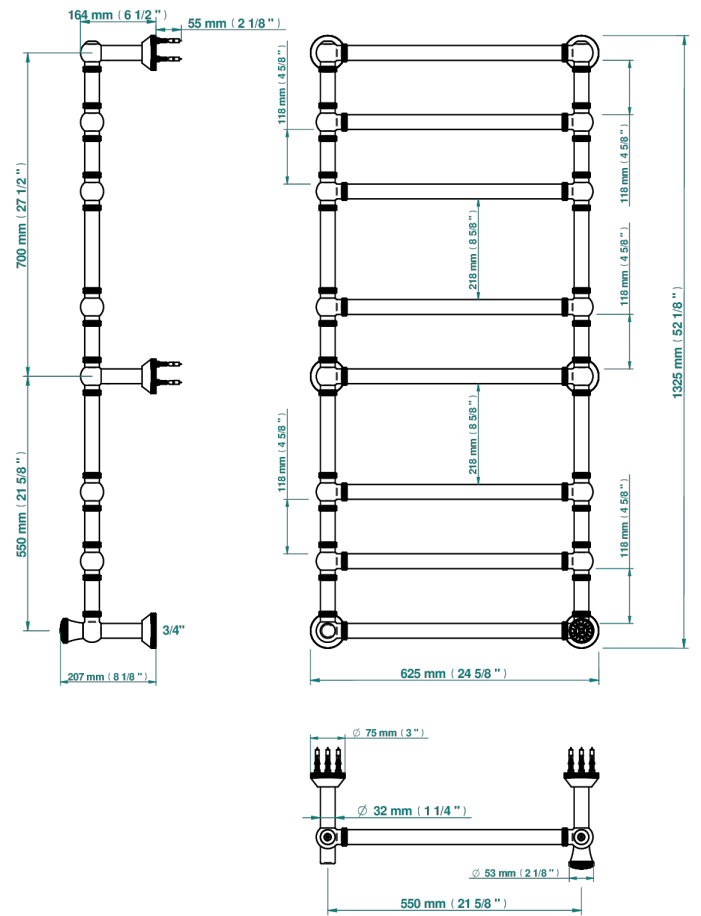

HIRONDELLES

A4J-TWK8H1

Traditional towel warmer with knurled ring, 8 rails, 623 mm x 1323 mm, hydronic with 1 stylised handle

THG
PARIS

76343

17/05/2021

CARACTERÍSTICAS

- Hirondelles
- Traditional towel warmer with knurled ring, 8 rails, 623 mm x 1323 mm, hydronic with 1 stylised handle

ESPECIFICACIONES TÉCNICAS

- Pression : 0,5 bars < P < 3 bars (recommandée)
- Pressure : 7.25 psi < P < 43.5 psi (advised)
- Température eau maximale conseillée : 60°C
- Maximum water temperature advised: 140°F
- Hauteur minimale au sol (maximum height from the ground) : 60 cm (24")
- Puissance / Power : 171W à Delta T 30