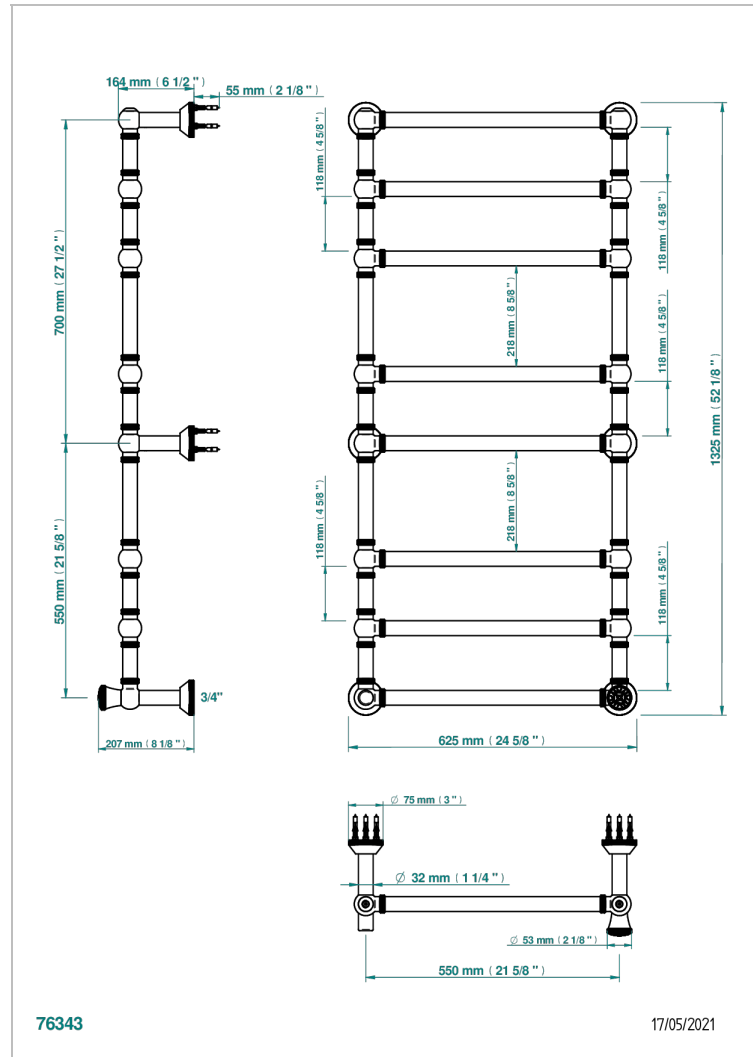

HIRONDELLES

A4J-TWK8H1

THG
PARIS

Traditional towel warmer with knurled ring, 8 rails, 623 mm x 1323 mm, hydronic with 1 stylised handle

CHARACTERISTIC

- Hirondelles
- Traditional towel warmer with knurled ring, 8 rails, 623 mm x 1323 mm, hydronic with 1 stylised handle

TECHNICAL SPECS

- Pression : 0,5 bars < P < 3 bars (recommandée)
- Pressure : 7.25 psi < P < 43.5 psi (advised)
- Température eau maximale conseillée : 60°C
- Maximum water temperature advised: 140°F
- Hauteur minimale au sol (maximum height from the ground) : 60 cm (24")
- Puissance / Power : 171W à Delta T 30