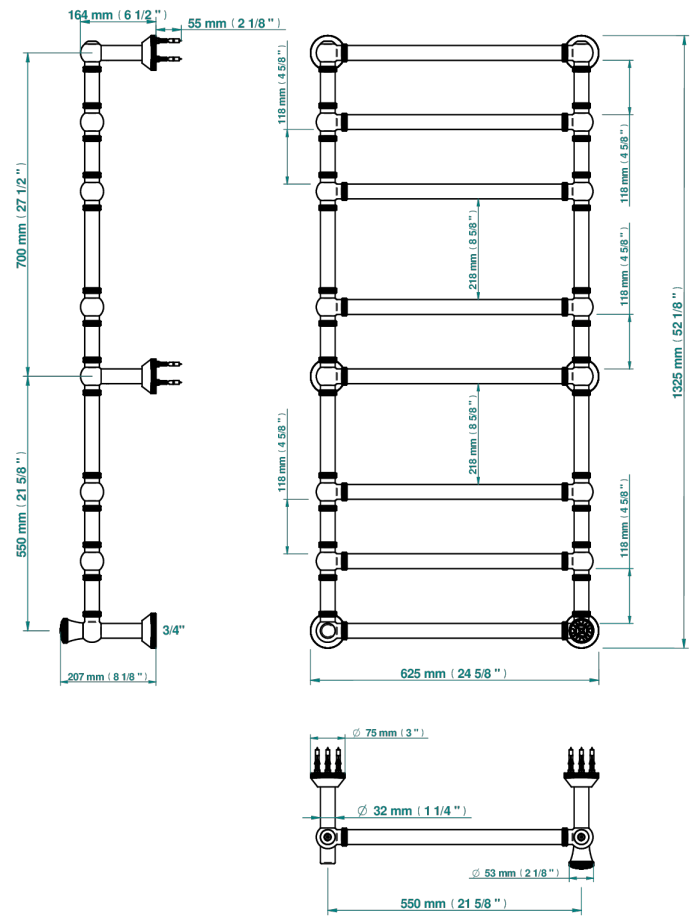

HIRONDELLES

A4J-TWK8H1

THG
PARIS

Traditional towel warmer with knurled ring, 8 rails, 623 mm x 1323 mm, hydronic with 1 stylised handle

76343

17/05/2021

CARACTERÍSTICAS

- Hironnelles
- Traditional towel warmer with knurled ring, 8 rails, 623 mm x 1323 mm, hydronic with 1 stylised handle

ESPECIFICACIONES TÉCNICAS

- Pression : 0,5 bars < P < 3 bars (recommandée)
- Pressure : 7.25 psi < P < 43.5 psi (advised)
- Température eau maximale conseillée : 60°C
- Maximum water temperature advised: 140°F
- Hauteur minimale au sol (maximum height from the ground) : 60 cm (24")
- Puissance / Power : 171W à Delta T 30