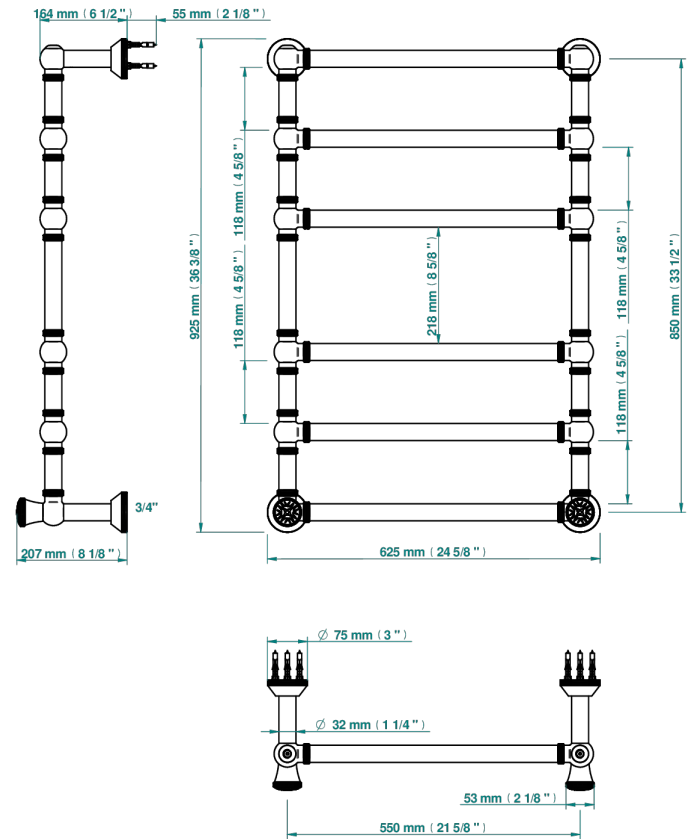

HIRONDELLES GOLD STAMPED

A4L-TWK6H2

Traditional towel warmer with knurled ring, 6 rails, 623 mm x 923 mm, hydronic with 2 stylised handles

THG[®]
PARIS

76341

19/05/2021

CARACTERÍSTICAS

- Hironnelles Gold stamped
- Traditional towel warmer with knurled ring, 6 rails, 623 mm x 923 mm, hydronic with 2 stylised handles

ESPECIFICACIONES TÉCNICAS

- Pression : 0,5 bars < P < 3 bars (recommandée)
- Pressure : 7.25 psi < P < 43.5 psi (advised)
- Température eau maximale conseillée : 60°C
- Maximum water temperature advised: 140°F
- Hauteur minimale au sol (maximum height from the ground) : 60 cm (24")
- Puissance / Power : 128W à Delta T 30