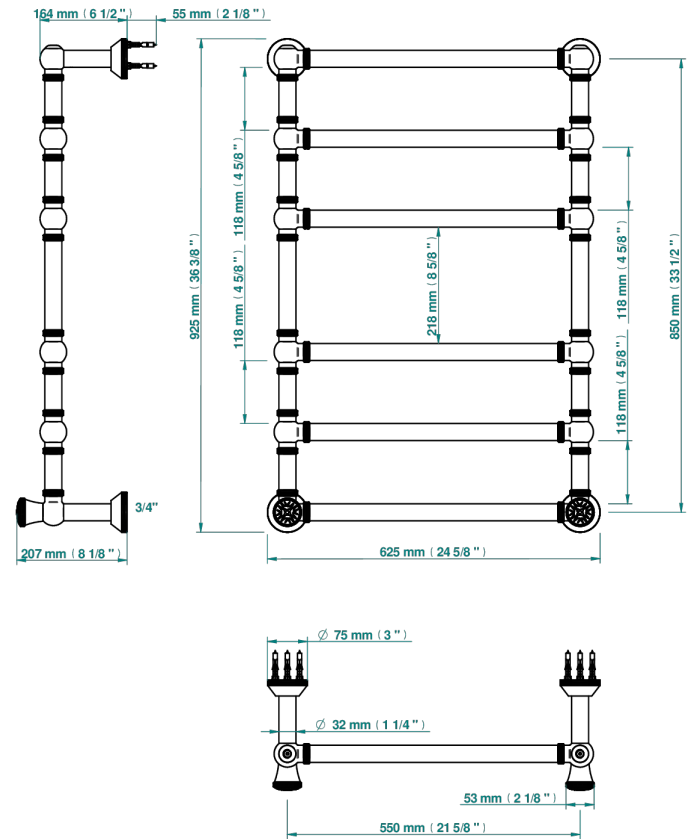

HIRONDELLES GOLD STAMPED

A4L-TWK6H2

Traditional towel warmer with knurled ring, 6 rails, 623 mm x 923 mm, hydronic with 2 stylised handles

THG[®]
PARIS

76341

19/05/2021

CHARACTERISTIC

- Hironnelles Gold stamped
- Traditional towel warmer with knurled ring, 6 rails, 623 mm x 923 mm, hydronic with 2 stylised handles

TECHNICAL SPECS

- Pression : 0,5 bars < P < 3 bars (recommandée)
- Pressure : 7.25 psi < P < 43.5 psi (advised)
- Température eau maximale conseillée : 60°C
- Maximum water temperature advised: 140°F
- Hauteur minimale au sol (maximum height from the ground) : 60 cm (24")
- Puissance / Power : 128W à Delta T 30