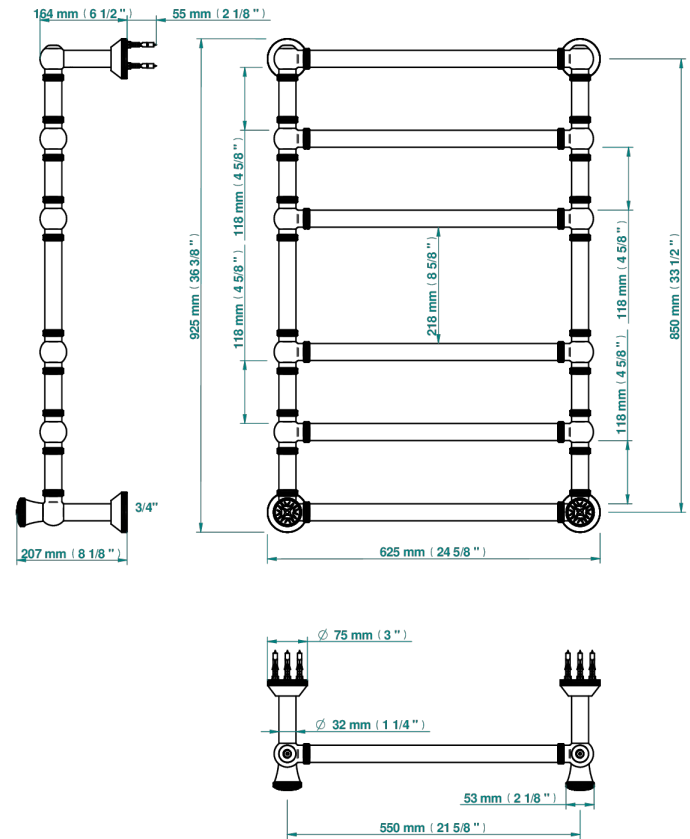

HIRONDELLES PLATINUM STAMPED

A4K-TWK6H2

Traditional towel warmer with knurled ring, 6 rails, 623 mm x 923 mm, hydronic with 2 stylised handles

THG[®]
PARIS

76340

19/05/2021

CARACTERÍSTICAS

- Hironnelles Platinum stamped
- Traditional towel warmer with knurled ring, 6 rails, 623 mm x 923 mm, hydronic with 2 stylised handles

ESPECIFICACIONES TÉCNICAS

- Pression : 0,5 bars < P < 3 bars (recommandée)
- Pressure : 7.25 psi < P < 43.5 psi (advised)
- Température eau maximale conseillée : 60°C
- Maximum water temperature advised: 140°F
- Hauteur minimale au sol (maximum height from the ground) : 60 cm (24")
- Puissance / Power : 128W à Delta T 30