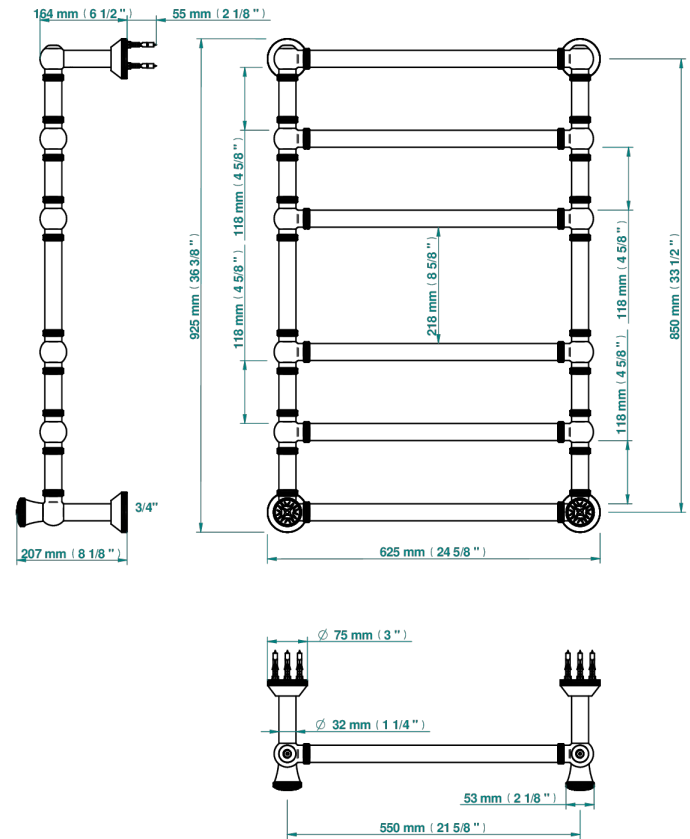

HIRONDELLES PLATINUM STAMPED

A4K-TWK6H2

Traditional towel warmer with knurled ring, 6 rails, 623 mm x 923 mm, hydronic with 2 stylised handles

THG[®]
PARIS

76340

19/05/2021

CHARACTERISTIC

- Hironnelles Platinum stamped
- Traditional towel warmer with knurled ring, 6 rails, 623 mm x 923 mm, hydronic with 2 stylised handles

TECHNICAL SPECS

- Pression : 0,5 bars < P < 3 bars (recommandée)
- Pressure : 7.25 psi < P < 43.5 psi (advised)
- Température eau maximale conseillée : 60°C
- Maximum water temperature advised: 140°F
- Hauteur minimale au sol (maximum height from the ground) : 60 cm (24")
- Puissance / Power : 128W à Delta T 30