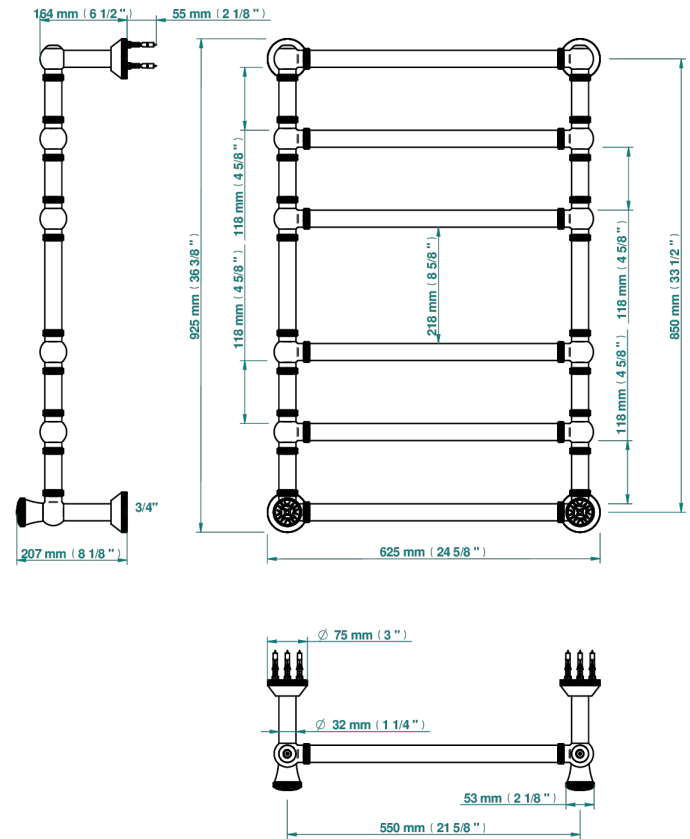

Traditional towel warmer with knurled ring, 6 rails, 623 mm x 923 mm, hydronic with 2 stylised handles

76339

19/05/2021

CHARACTERISTIC

- Hirondelles
- Traditional towel warmer with knurled ring, 6 rails, 623 mm x 923 mm, hydronic with 2 stylised handles

TECHNICAL SPECS

- Pression : 0,5 bars < P < 3 bars (recommandée)
- Pressure : 7.25 psi < P < 43.5 psi (advised)
- Température eau maximale conseillée : 60°C
- Maximum water temperature advised: 140°F
- Hauteur minimale au sol (maximum height from the ground) : 60 cm (24")
- Puissance / Power : 128W à Delta T 30