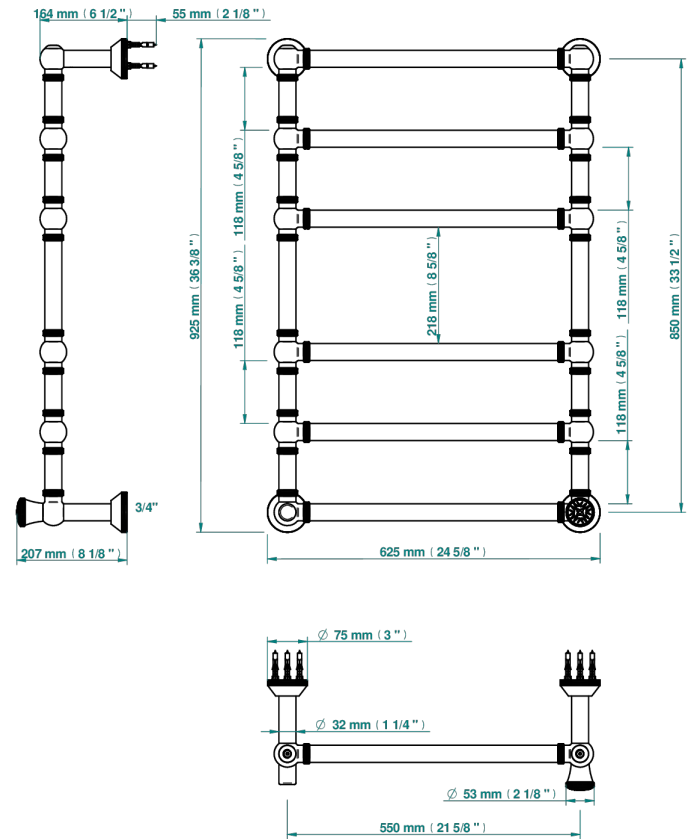

HIRONDELLES GOLD STAMPED

A4L-TWK6H1

Traditional towel warmer with knurled ring, 6 rails, 623 mm x 923 mm, hydronic with 1 stylised handle

THG[®]
PARIS

76338

19/05/2021

CHARACTERISTIC

- Hironnelles Gold stamped
- Traditional towel warmer with knurled ring, 6 rails, 623 mm x 923 mm, hydronic with 1 stylised handle

TECHNICAL SPECS

- Pression : 0,5 bars < P < 3 bars (recommandée)
- Pressure : 7.25 psi < P < 43.5 psi (advised)
- Température eau maximale conseillée : 60°C
- Maximum water temperature advised: 140°F
- Hauteur minimale au sol (maximum height from the ground) : 60 cm (24")
- Puissance / Power : 128W à Delta T 30