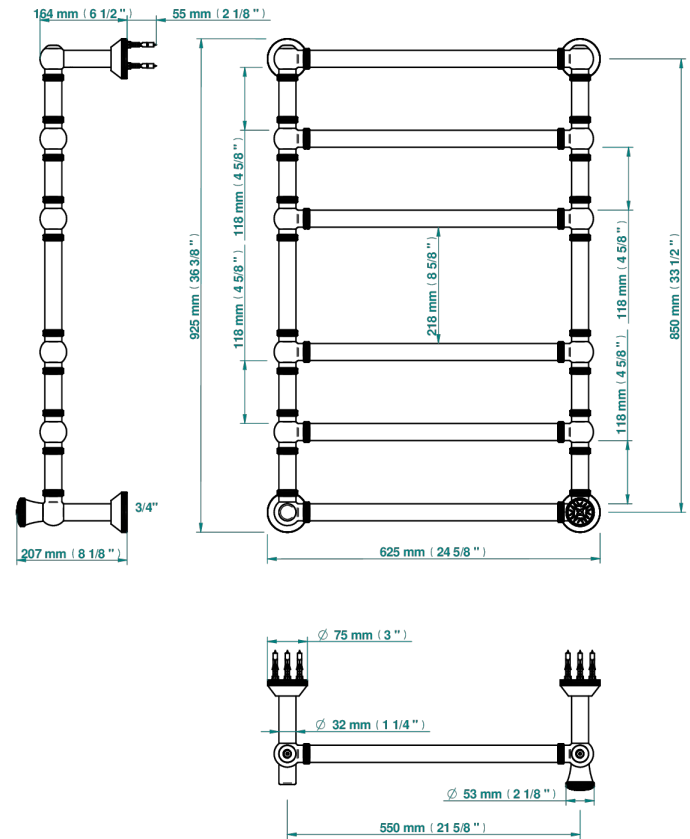

# HIRONDELLES GOLD STAMPED

A4L-TWK6H1

Traditional towel warmer with knurled ring, 6 rails, 623 mm x 923 mm, hydronic with 1 stylised handle

THG<sup>®</sup>  
PARIS

76338

19/05/2021

## CARACTERÍSTICAS

- Hironnelles Gold stamped
- Traditional towel warmer with knurled ring, 6 rails, 623 mm x 923 mm, hydronic with 1 stylised handle

## ESPECIFICACIONES TÉCNICAS

- Pression : 0,5 bars < P < 3 bars (recommandée)
- Pressure : 7.25 psi < P < 43.5 psi (advised)
- Température eau maximale conseillée : 60°C
- Maximum water temperature advised: 140°F
- Hauteur minimale au sol (maximum height from the ground) : 60 cm (24")
- Puissance / Power : 128W à Delta T 30