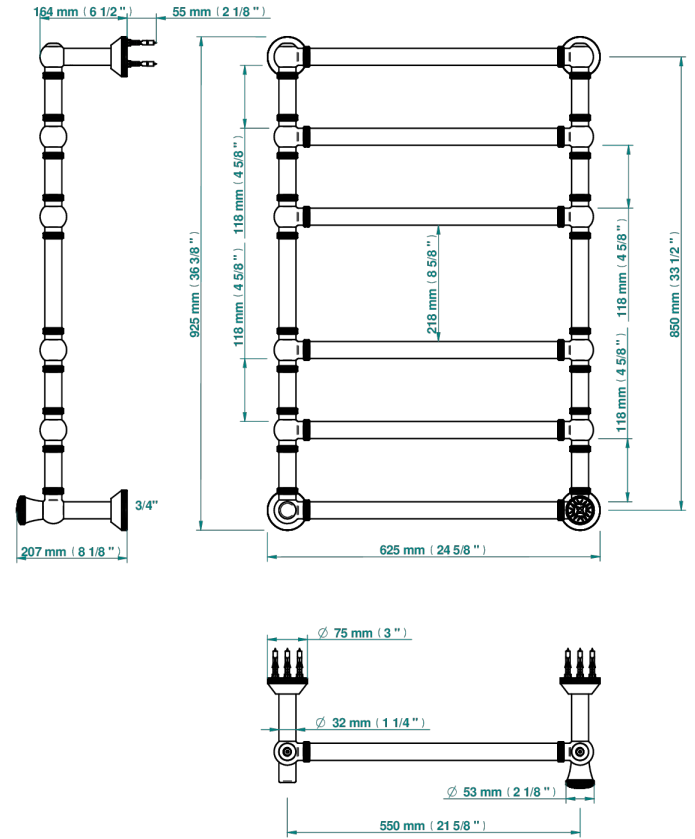

# HIRONDELLES GOLD STAMPED

A4L-TWK6H1

Traditional towel warmer with knurled ring, 6 rails, 623 mm x 923 mm, hydronic with 1 stylised handle

76338

19/05/2021

## CHARACTERISTIC

- Hironnelles Gold stamped
- Traditional towel warmer with knurled ring, 6 rails, 623 mm x 923 mm, hydronic with 1 stylised handle

## TECHNICAL SPECS

- Pression : 0,5 bars < P < 3 bars (recommandée)
- Pressure : 7.25 psi < P < 43.5 psi (advised)
- Température eau maximale conseillée : 60°C
- Maximum water temperature advised: 140°F
- Hauteur minimale au sol (maximum height from the ground) : 60 cm (24")
- Puissance / Power : 128W à Delta T 30