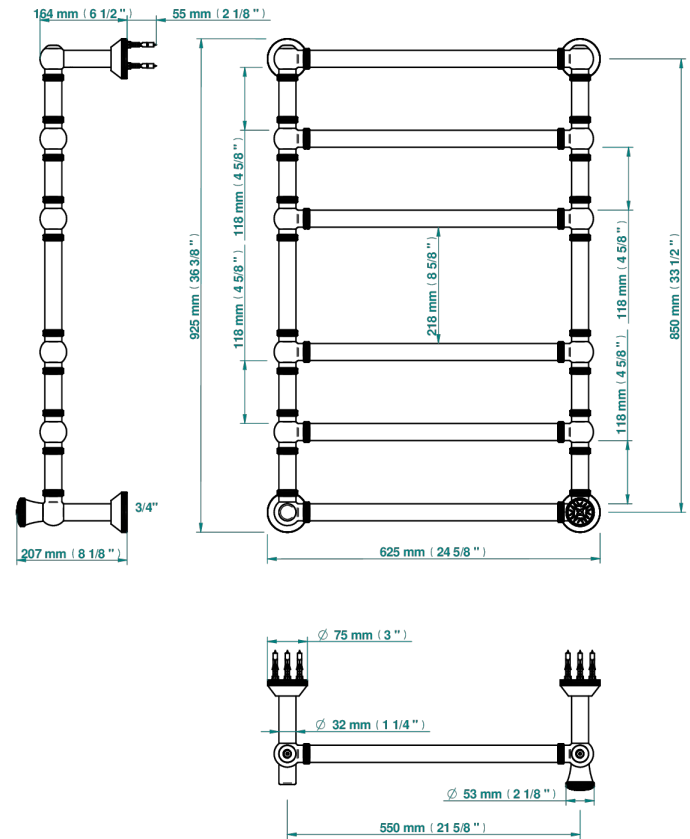

HIRONDELLES GOLD STAMPED

A4L-TWK6H1

Traditional towel warmer with knurled ring, 6 rails, 623 mm x 923 mm, hydronic with 1 stylised handle

THG[®]
PARIS

76338

19/05/2021

CARACTERÍSTICAS

- Hironnelles Gold stamped
- Traditional towel warmer with knurled ring, 6 rails, 623 mm x 923 mm, hydronic with 1 stylised handle

ESPECIFICACIONES TÉCNICAS

- Pression : 0,5 bars < P < 3 bars (recommandée)
- Pressure : 7.25 psi < P < 43.5 psi (advised)
- Température eau maximale conseillée : 60°C
- Maximum water temperature advised: 140°F
- Hauteur minimale au sol (maximum height from the ground) : 60 cm (24")
- Puissance / Power : 128W à Delta T 30