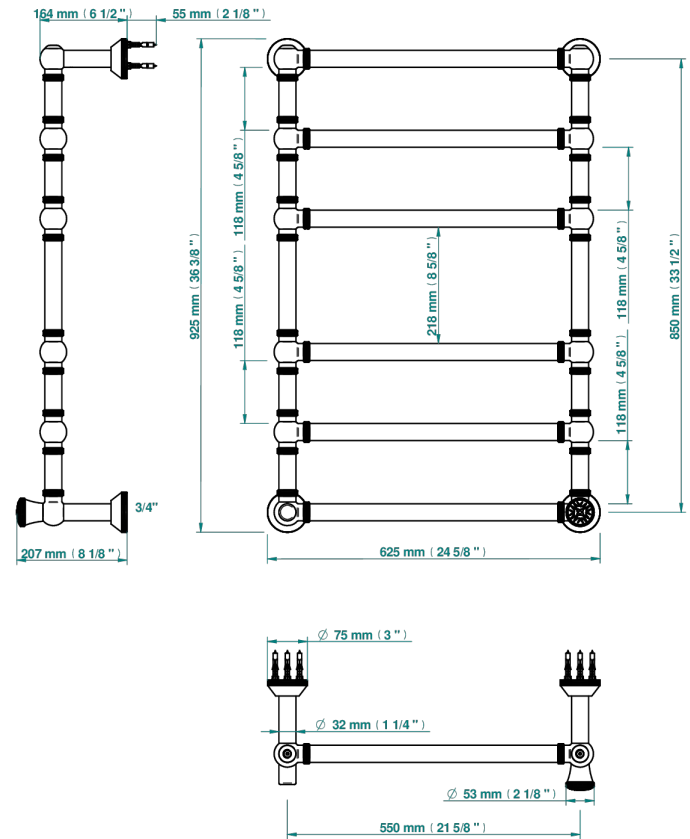

HIRONDELLES PLATINUM STAMPED

A4K-TWK6H1

Traditional towel warmer with knurled ring, 6 rails, 623 mm x 923 mm, hydronic with 1 stylised handle

THG[®]
PARIS

CARACTERÍSTICAS

- Hironnelles Platinum stamped
- Traditional towel warmer with knurled ring, 6 rails, 623 mm x 923 mm, hydronic with 1 stylised handle

ESPECIFICACIONES TÉCNICAS

- Pression : 0,5 bars < P < 3 bars (recommandée)
- Pressure : 7.25 psi < P < 43.5 psi (advised)
- Température eau maximale conseillée : 60°C
- Maximum water temperature advised: 140°F
- Hauteur minimale au sol (maximum height from the ground) : 60 cm (24")
- Puissance / Power : 128W à Delta T 30