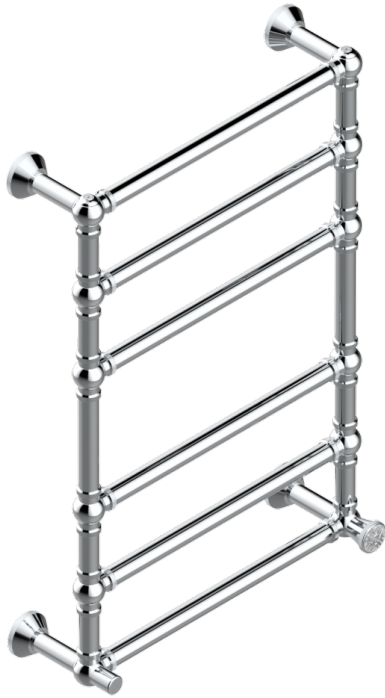

HIRONDELLES PLATINUM STAMPED

A4K-TWK6H1

Traditional towel warmer with knurled ring, 6 rails, 623 mm x 923 mm, hydronic with 1 stylised handle

THG[®]
PARIS

CARACTERÍSTICAS

- Hironnelles Platinum stamped
- Traditional towel warmer with knurled ring, 6 rails, 623 mm x 923 mm, hydronic with 1 stylised handle

ESPECIFICACIONES TÉCNICAS

- Pression : 0,5 bars < P < 3 bars (recommandée)
- Pressure : 7.25 psi < P < 43.5 psi (advised)
- Température eau maximale conseillée : 60°C
- Maximum water temperature advised: 140°F
- Hauteur minimale au sol (maximum height from the ground) : 60 cm (24")
- Puissance / Power : 128W à Delta T 30

ACABADOS DISPONIBLES

Bronce claro - D01
Cromo - A02
Cromo mate - C02
Dorado - F01
Dorado mate - F07
Dorado pálido - F30

Dorado pálido mate (sin barniz) - F31
Níquel - B01
Níquel mate - C01
Pvd blush - H62
Pvd blush mate - H60
Pvd color latón - H49

Pvd color latón mate - H50
Pvd color níquel - H55
Pvd color níquel mate - H56
Pvd color oro - H52
Pvd color oro mate - H53
Pvd grafito - H64

Pvd grafito mate - H65
Pvd marrón bronce - F33
Pvd marrón bronce mate - F34
Pvd umber - H66
Pvd umber mate - H67