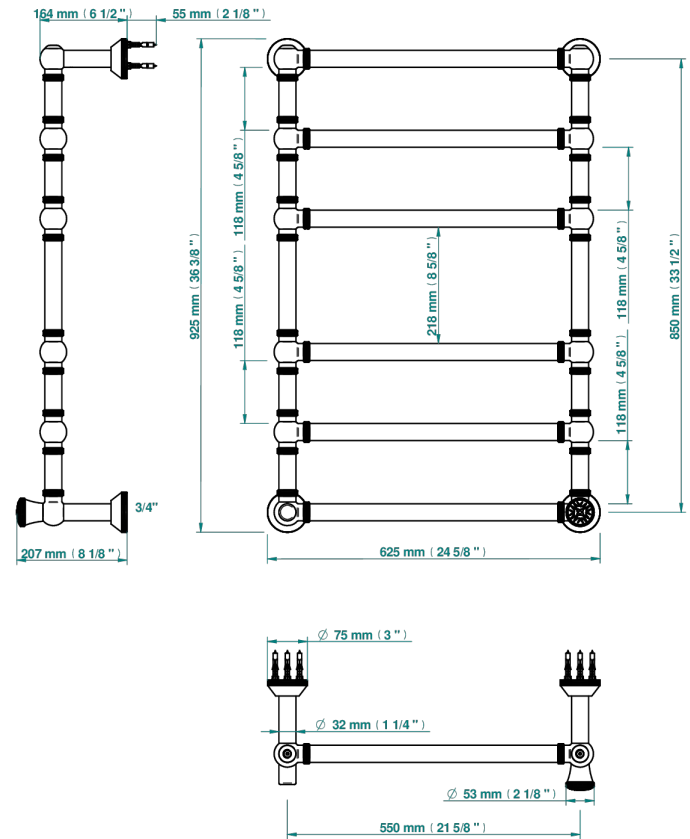

# HIRONDELLES PLATINUM STAMPED

A4K-TWK6H1

Traditional towel warmer with knurled ring, 6 rails, 623 mm x 923 mm, hydronic with 1 stylised handle

THG<sup>®</sup>  
PARIS

76337

19/05/2021

## CHARACTERISTIC

- Hirondelles Platinum stamped
- Traditional towel warmer with knurled ring, 6 rails, 623 mm x 923 mm, hydronic with 1 stylised handle

## TECHNICAL SPECS

- Pression : 0,5 bars < P < 3 bars (recommandée)
- Pressure : 7.25 psi < P < 43.5 psi (advised)
- Température eau maximale conseillée : 60°C
- Maximum water temperature advised: 140°F
- Hauteur minimale au sol (maximum height from the ground) : 60 cm (24")
- Puissance / Power : 128W à Delta T 30