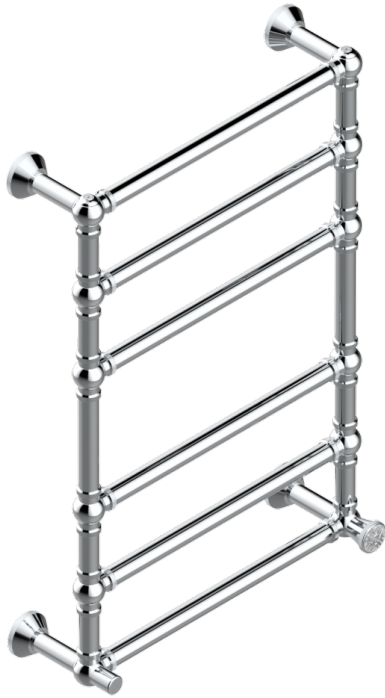

# HIRONDELLES PLATINUM STAMPED

A4K-TWK6H1

Traditional towel warmer with knurled ring, 6 rails, 623 mm x 923 mm, hydronic with 1 stylised handle

THG<sup>®</sup>  
PARIS

76337

19/05/2021

## CHARACTERISTIC

- Hirondelles Platinum stamped
- Traditional towel warmer with knurled ring, 6 rails, 623 mm x 923 mm, hydronic with 1 stylised handle

## TECHNICAL SPECS

- Pression : 0,5 bars < P < 3 bars (recommandée)
- Pressure : 7.25 psi < P < 43.5 psi (advised)
- Température eau maximale conseillée : 60°C
- Maximum water temperature advised: 140°F
- Hauteur minimale au sol (maximum height from the ground) : 60 cm (24")
- Puissance / Power : 128W à Delta T 30

## AVAILABLE FINITIONS

Blush PVD - H62  
Brass color PVD - H49  
Brown bronze color PVD - F33  
Gold color PVD - H52  
Graphite PVD - H64  
Lacquered light bronze - D01

Matt Umber PVD - H67  
Matt blush PVD - H60  
Matt brass color PVD - H50  
Matt brown bronze color PVD - F34  
Matt chrome - C02  
Matt gold - F07