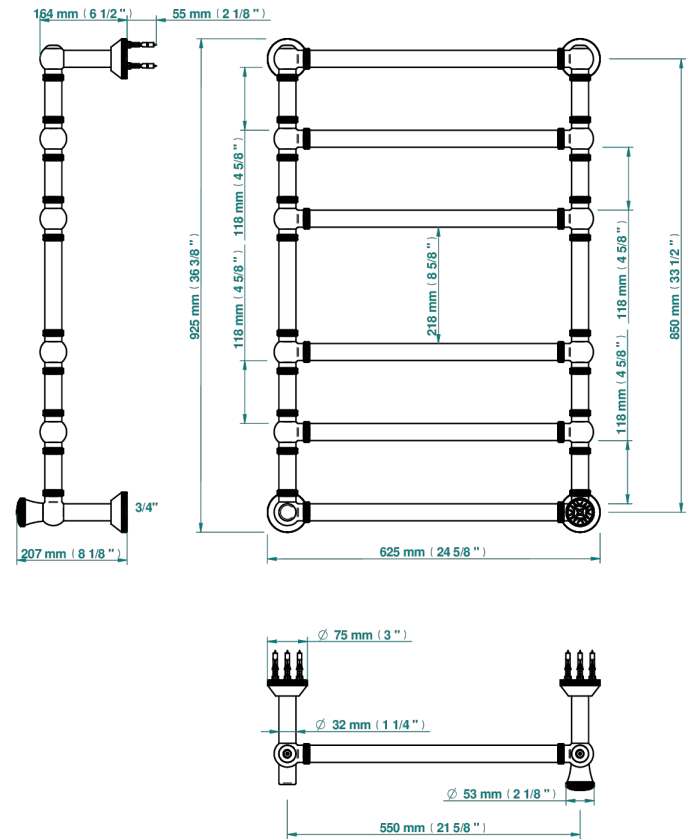

HIRONDELLES PLATINUM STAMPED

A4K-TWK6H1

Traditional towel warmer with knurled ring, 6 rails, 623 mm x 923 mm, hydronic with 1 stylised handle

THG[®]
PARIS

76337

19/05/2021

CARACTERÍSTICAS

- Hironnelles Platinum stamped
- Traditional towel warmer with knurled ring, 6 rails, 623 mm x 923 mm, hydronic with 1 stylised handle

ESPECIFICACIONES TÉCNICAS

- Pression : 0,5 bars < P < 3 bars (recommandée)
- Pressure : 7.25 psi < P < 43.5 psi (advised)
- Température eau maximale conseillée : 60°C
- Maximum water temperature advised: 140°F
- Hauteur minimale au sol (maximum height from the ground) : 60 cm (24")
- Puissance / Power : 128W à Delta T 30