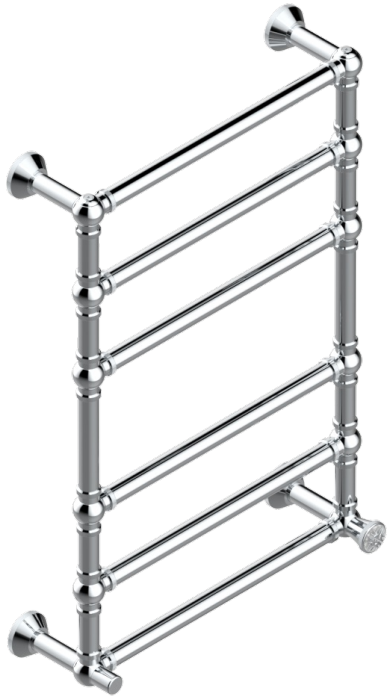

HIRONDELLES PLATINUM STAMPED

A4K-TWK6H1

Traditional towel warmer with knurled ring, 6 rails, 623 mm x 923 mm, hydronic with 1 stylised handle

THG[®]
PARIS

76337

19/05/2021

CHARACTERISTIC

- Hirondelles Platinum stamped
- Traditional towel warmer with knurled ring, 6 rails, 623 mm x 923 mm, hydronic with 1 stylised handle

TECHNICAL SPECS

- Pression : 0,5 bars < P < 3 bars (recommandée)
- Pressure : 7.25 psi < P < 43.5 psi (advised)
- Température eau maximale conseillée : 60°C
- Maximum water temperature advised: 140°F
- Hauteur minimale au sol (maximum height from the ground) : 60 cm (24")
- Puissance / Power : 128W à Delta T 30

AVAILABLE FINITIONS

Blush PVD - H62
Brass color PVD - H49
Brown bronze color PVD - F33
Gold color PVD - H52
Graphite PVD - H64
Lacquered light bronze - D01

Matt Umber PVD - H67
Matt blush PVD - H60
Matt brass color PVD - H50
Matt brown bronze color PVD - F34
Matt chrome - C02
Matt gold - F07

Matt gold color PVD - H53
Matt graphite PVD - H65
Matt nickel (color finish) - C01
Matt nickel color PVD - H56
Nickel color PVD - H55
Polished chrome (color finish) - A02

Polished gold (color finish) - F01
Polished nickel - B01
Soft gold - F30
Soft matt gold - F31
Umber PVD - H66