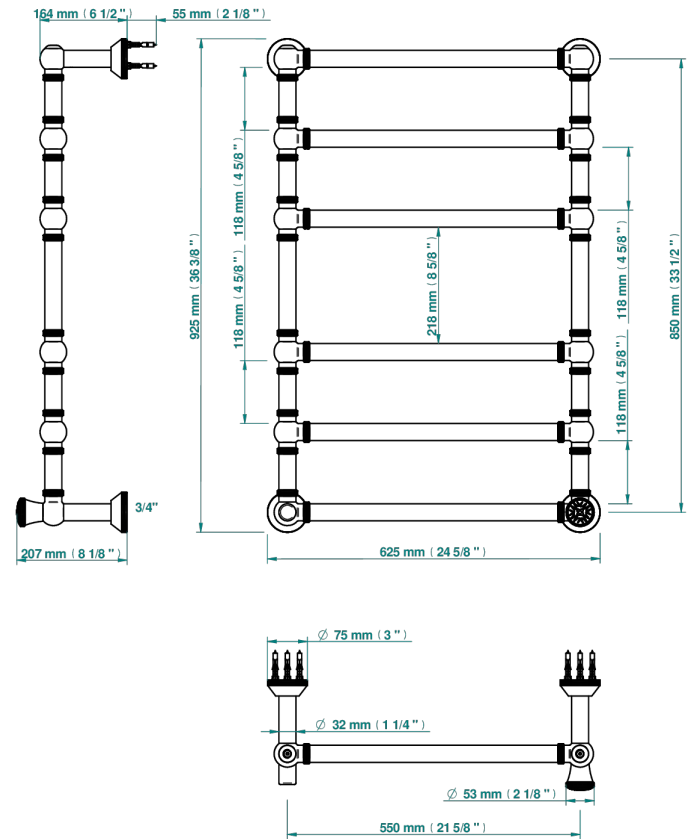

HIRONDELLES PLATINUM STAMPED

A4K-TWK6H1

Traditional towel warmer with knurled ring, 6 rails, 623 mm x 923 mm, hydronic with 1 stylised handle

THG[®]
PARIS

76337

19/05/2021

CHARACTERISTIC

- Hirondelles Platinum stamped
- Traditional towel warmer with knurled ring, 6 rails, 623 mm x 923 mm, hydronic with 1 stylised handle

TECHNICAL SPECS

- Pression : 0,5 bars < P < 3 bars (recommandée)
- Pressure : 7.25 psi < P < 43.5 psi (advised)
- Température eau maximale conseillée : 60°C
- Maximum water temperature advised: 140°F
- Hauteur minimale au sol (maximum height from the ground) : 60 cm (24")
- Puissance / Power : 128W à Delta T 30